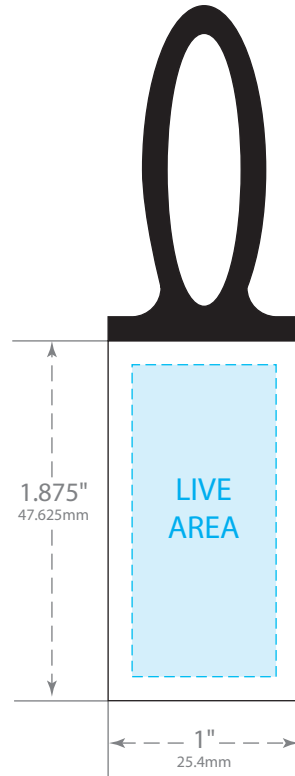

Elastomer Colors

-  Cream
-  Tan
-  Yellow
-  Gold
-  Lt Orange
-  Orange
-  Copper
-  Burnt Orange
-  Red
-  Pink
-  Lavendar
-  Purple
-  Lt Blue
-  Blue
-  Green
-  Fir Green
-  Brown
-  Black
-  Silver
-  Aluminum
- White

FRONT VIEW

BACK VIEW

PRINTABLE AREA:

Maintain .125"(3.18mm) margin from dieline for live copy and graphics.
FLEXO: Colors may bleed if *one spot color (100%)* is on all edges of tag
DIGITAL: Colors may bleed if a *common color* or *seamless pattern* is on all edges.

CUT TOLERANCE:

Please be aware that artwork can move approximately .0468" (1.19mm) to the left or right of center on the tag. This is due to die-cutting machine tolerances.

©2010 Bedford Industries, Inc.