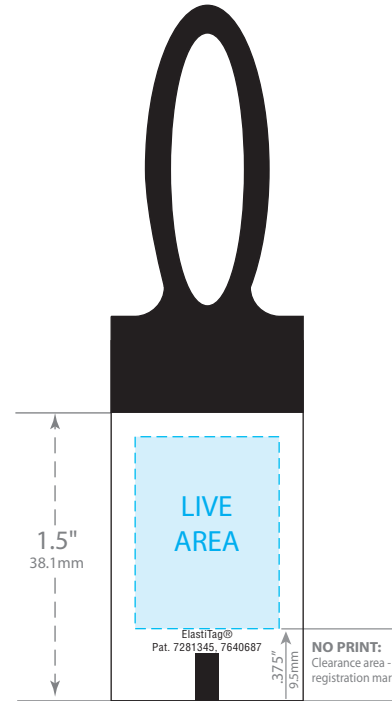

FRONT VIEW

BACK VIEW

PRINTABLE AREA:

Maintain .125"(3.18mm) margin from dieline for live copy and graphics.
FLEXO: Colors may bleed if *one spot color (100%)* is on all edges of tag
DIGITAL: Colors may bleed if a *common color* or *seamless pattern* is on all edges.

CUT TOLERANCE:

Please be aware that artwork can move approximately .0468" (1.19mm) to the left or right of center on the tag. This is due to die-cutting machine tolerances.

©2010 Bedford Industries, Inc.