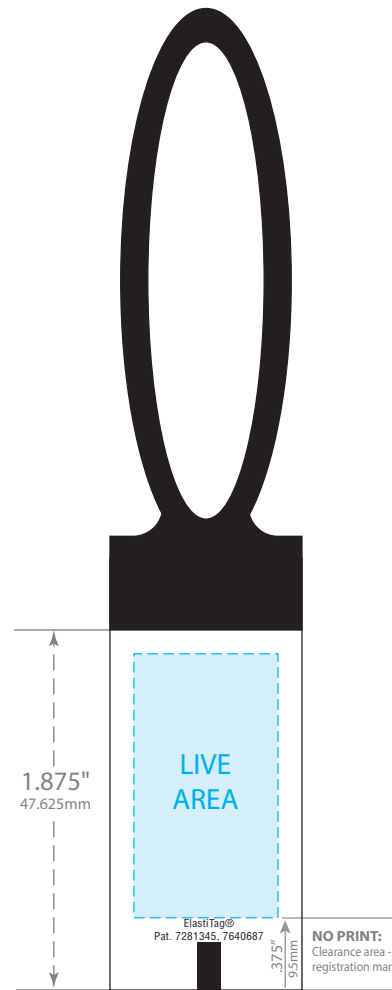

Elastomer Colors

-  Cream
-  Tan
-  Yellow
-  Gold
-  Lt Orange
-  Orange
-  Copper
-  Burnt Orange
-  Red
-  Pink
-  Lavendar
-  Purple
-  Lt Blue
-  Blue
-  Green
-  Fir Green
-  Brown
-  Black
-  Silver
-  Aluminum
-  White

FRONT VIEW

BACK VIEW

PRINTABLE AREA:

Maintain .125"(3.18mm) margin from dieline for live copy and graphics.
FLEXO: Colors may bleed if *one spot color (100%)* is on all edges of tag
DIGITAL: Colors may bleed if a *common color* or *seamless pattern* is on all edges.

CUT TOLERANCE:

Please be aware that artwork can move approximately .0468" (1.19mm) to the left or right of center on the tag. This is due to die-cutting machine tolerances.

©2010 Bedford Industries, Inc.