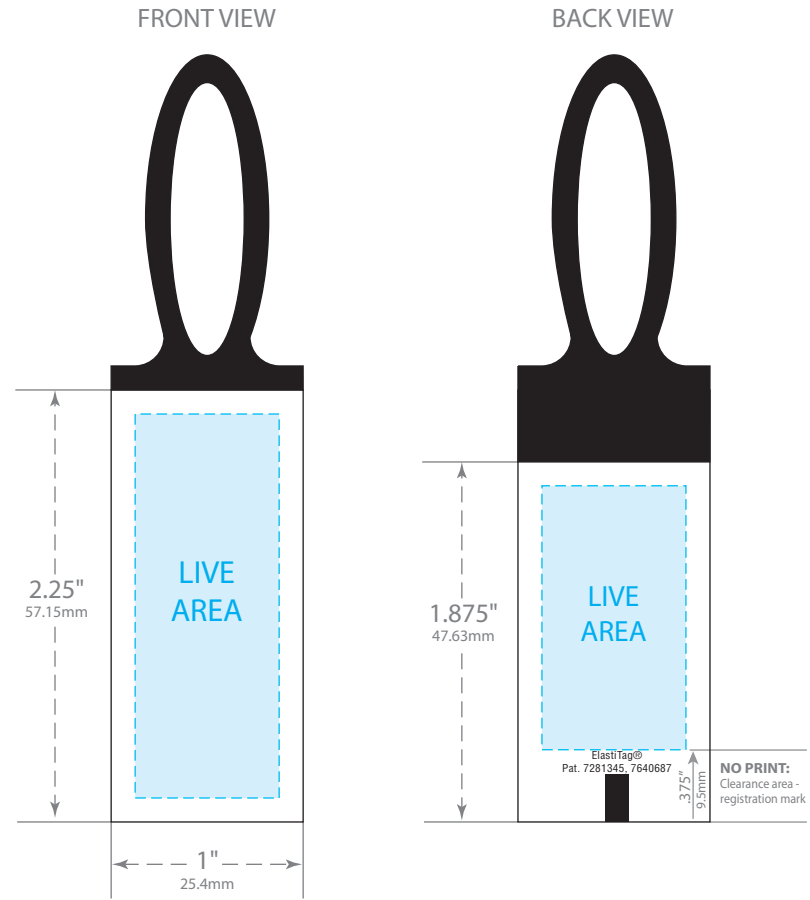

PRINTABLE AREA:

Maintain .125" (3.18mm) margin from dieline for live copy and graphics.
FLEXO: Colors may bleed if *one spot color (100%)* is on all edges of tag
DIGITAL: Colors may bleed if a *common color* or *seamless pattern* is on all edges.

CUT TOLERANCE:

Please be aware that artwork can move approximately .0468" (1.19mm) to the left or right of center on the tag. This is due to die-cutting machine tolerances.

©2010 Bedford Industries, Inc.