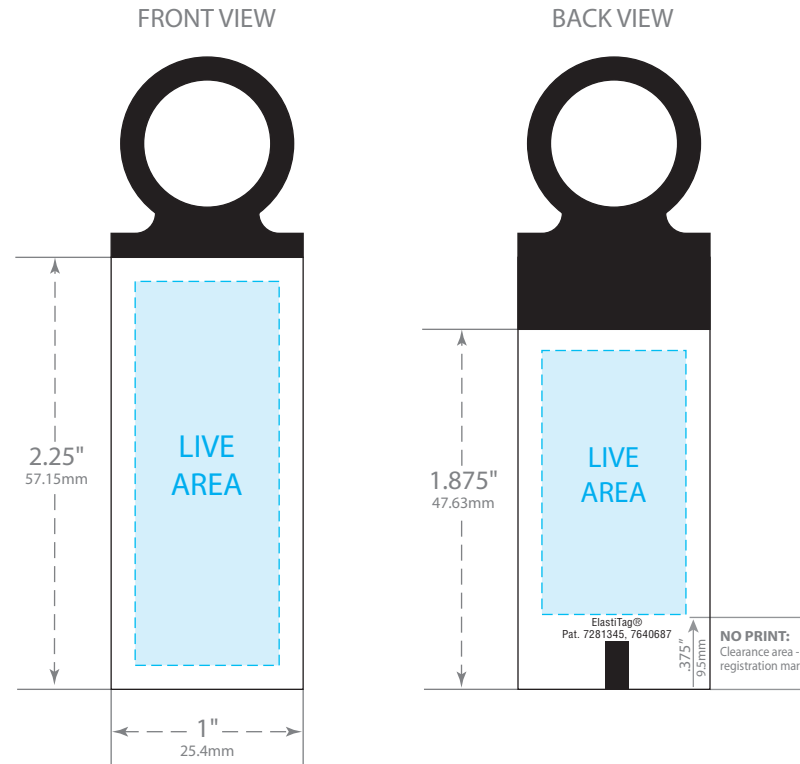

**PRINTABLE AREA:**

Maintain .125" (3.18mm) margin from dieline for live copy and graphics.  
**FLEXO:** Colors may bleed if **one spot color (100%)** is on all edges of tag  
**DIGITAL:** Colors may bleed if a **common color** or **seamless pattern** is on all edges.

**CUT TOLERANCE:**

Please be aware that artwork can move approximately .0468" (1.19mm) to the left or right of center on the tag. This is due to die-cutting machine tolerances.

©2010 Bedford Industries, Inc.