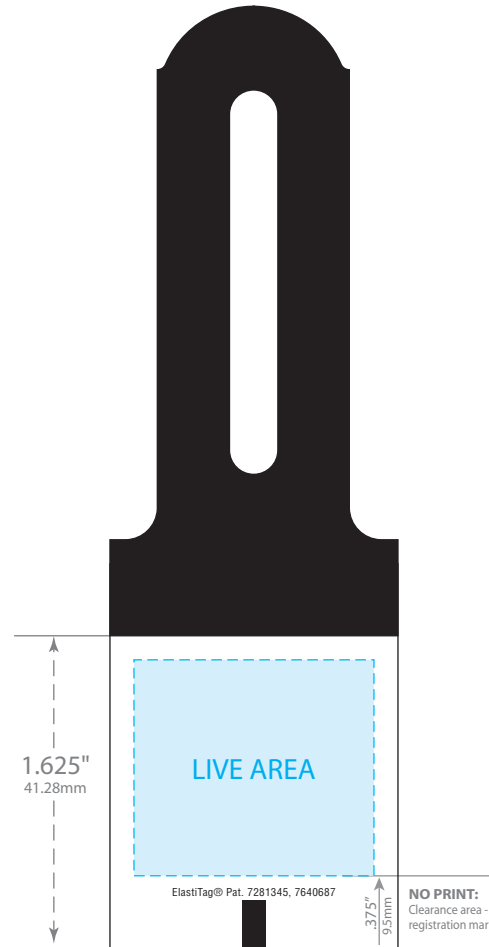

Elastomer Colors

-  Cream
-  Tan
-  Yellow
-  Gold
-  Lt Orange
-  Orange
-  Copper
-  Burnt Orange
-  Red
-  Pink
-  Lavendar
-  Purple
-  Lt Blue
-  Blue
-  Green
-  Fir Green
-  Brown
-  Black
-  Silver
-  Aluminum
-  White

FRONT VIEW

BACK VIEW

PRINTABLE AREA:

Maintain .125" (3.18mm) margin from dieline for live copy and graphics.
FLEXO: Colors may bleed if **one spot color (100%)** is on all edges of tag
DIGITAL: Colors may bleed if a **common color** or **seamless pattern** is on all edges.

CUT TOLERANCE:

Please be aware that artwork can move approximately .0468" (1.19mm) to the left or right of center on the tag. This is due to die-cutting machine tolerances.

©2010 Bedford Industries, Inc.