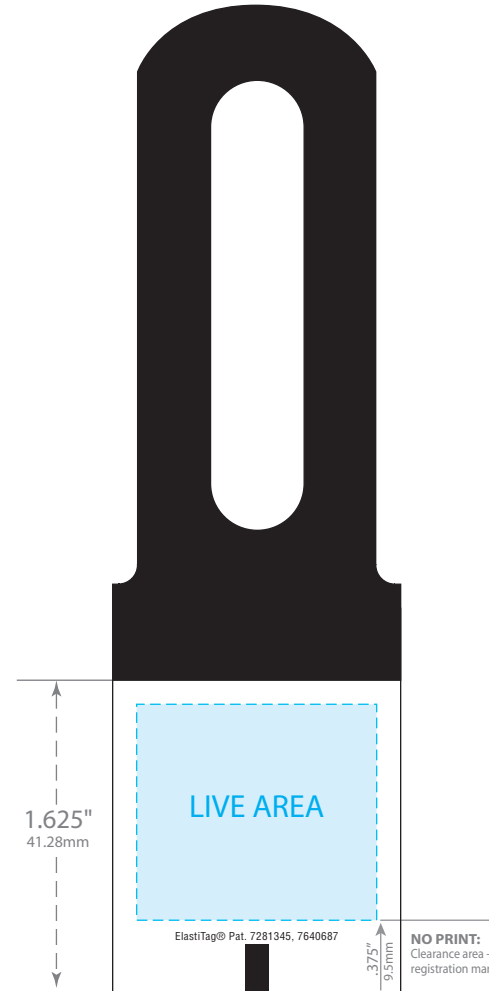

**Elastomer Colors**

-  Cream
-  Tan
-  Yellow
-  Gold
-  Lt Orange
-  Orange
-  Copper
-  Burnt Orange
-  Red
-  Pink
-  Lavendar
-  Purple
-  Lt Blue
-  Blue
-  Green
-  Fir Green
-  Brown
-  Black
-  Silver
-  Aluminum
-  White

FRONT VIEW

BACK VIEW

**PRINTABLE AREA:**

Maintain .125" (3.18mm) margin from dieline for live copy and graphics.  
**FLEXO:** Colors may bleed if *one spot color (100%)* is on all edges of tag  
**DIGITAL:** Colors may bleed if a *common color* or *seamless pattern* is on all edges.

**CUT TOLERANCE:**

Please be aware that artwork can move approximately .0468" (1.19mm) to the left or right of center on the tag. This is due to die-cutting machine tolerances.

©2010 Bedford Industries, Inc.

**ElastiTag®**  
Die #1830