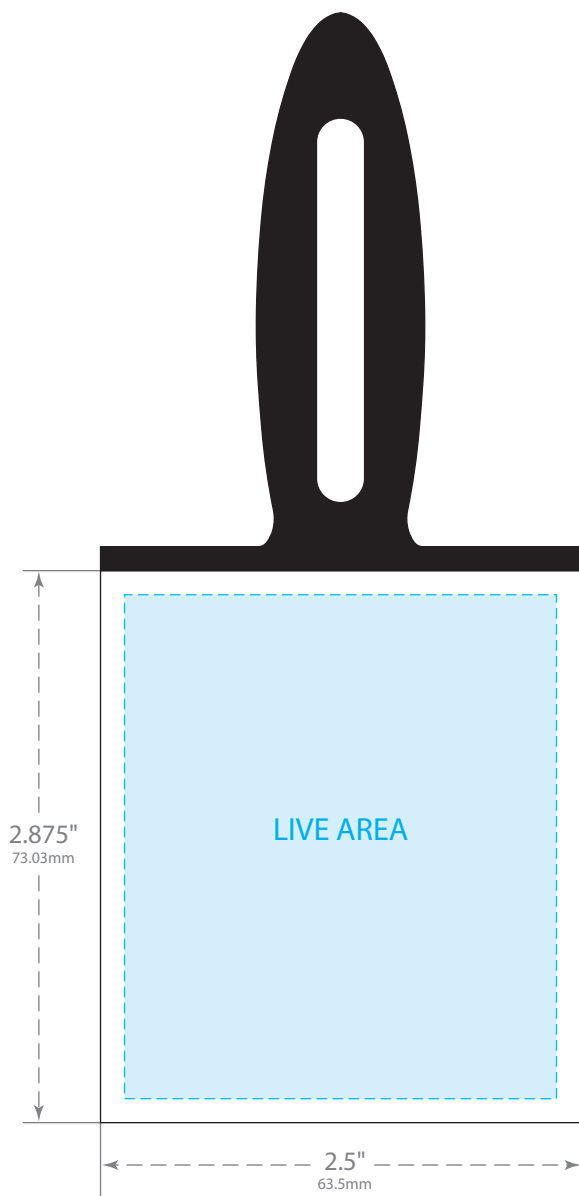

Elastomer Colors

-  Cream
-  Tan
-  Yellow
-  Gold
-  Lt Orange
-  Orange
-  Copper
-  Burnt Orange
-  Red
-  Pink
-  Lavendar
-  Purple
-  Lt Blue
-  Blue
-  Green
-  Fir Green
-  Brown
-  Black
-  Silver
-  Aluminum
-  White

FRONT VIEW

BACK VIEW

PRINTABLE AREA:

Maintain .125" (3.18mm) margin from dieline for live copy and graphics.
FLEXO: Colors may bleed if **one spot color (100%)** is on all edges of tag
DIGITAL: Colors may bleed if a **common color** or **seamless pattern** is on all edges.

CUT TOLERANCE:

Please be aware that artwork can move approximately .0468" (1.19mm) to the left or right of center on the tag. This is due to die-cutting machine tolerances.

©2010 Bedford Industries, Inc.