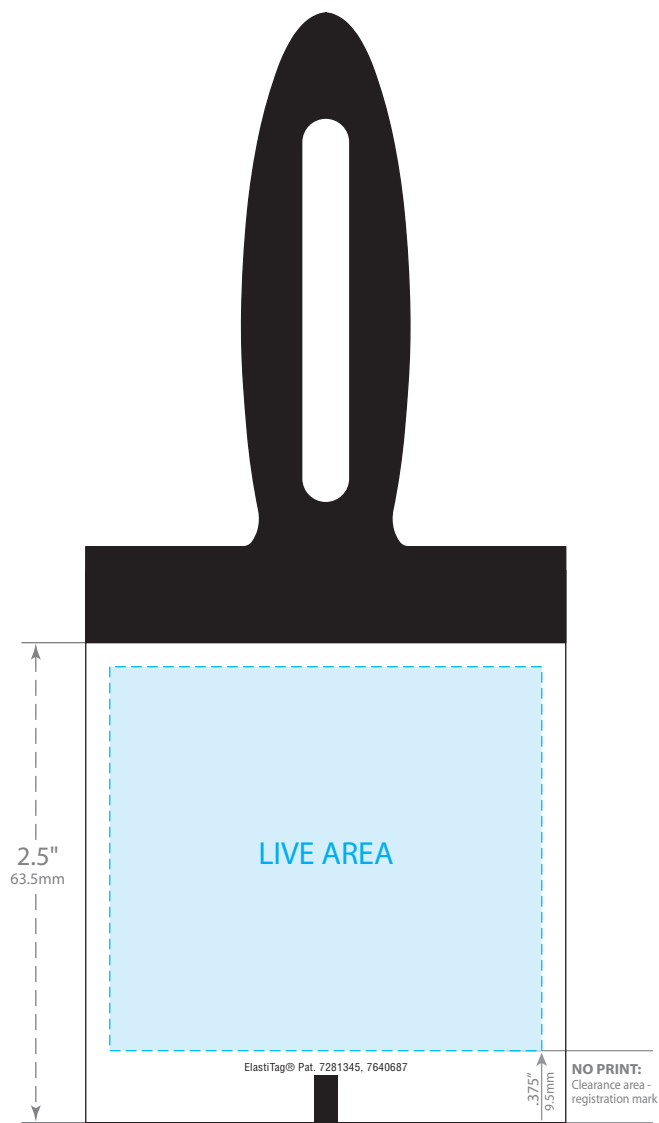

Elastomer Colors

-  Cream
-  Tan
-  Yellow
-  Gold
-  Lt Orange
-  Orange
-  Copper
-  Burnt Orange
-  Red
-  Pink
-  Lavendar
-  Purple
-  Lt Blue
-  Blue
-  Green
-  Fir Green
-  Brown
-  Black
-  Silver
-  Aluminum
-  White

FRONT VIEW

BACK VIEW

PRINTABLE AREA:

Maintain .125" (3.18mm) margin from dieline for live copy and graphics.
FLEXO: Colors may bleed if **one spot color (100%)** is on all edges of tag
DIGITAL: Colors may bleed if a **common color** or **seamless pattern** is on all edges.

CUT TOLERANCE:

Please be aware that artwork can move approximately .0468" (1.19mm) to the left or right of center on the tag. This is due to die-cutting machine tolerances.

©2010 Bedford Industries, Inc.