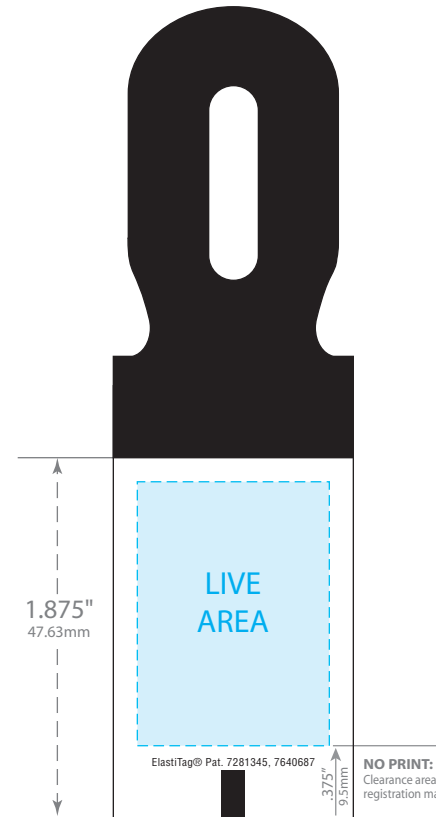

FRONT VIEW

BACK VIEW

**PRINTABLE AREA:**

Maintain .125" (3.18mm) margin from dieline for live copy and graphics.  
**FLEXO:** Colors may bleed if *one spot color (100%)* is on all edges of tag  
**DIGITAL:** Colors may bleed if a *common color* or *seamless pattern* is on all edges.

**CUT TOLERANCE:**

Please be aware that artwork can move approximately .0468" (1.19mm) to the left or right of center on the tag. This is due to die-cutting machine tolerances.

©2010 Bedford Industries, Inc.