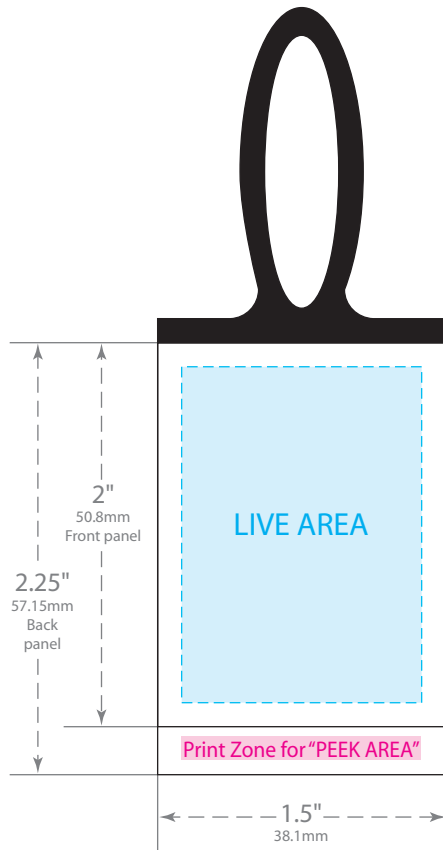

FRONT VIEW (folded)

INSIDE VIEW

BACK VIEW

PRINTABLE AREA:

Maintain .125" (3.18mm) margin from dieline for live copy and graphics.
FLEXO: Colors may bleed if *one spot color (100%)* is on all edges of tag
DIGITAL: Colors may bleed if a *common color* or *seamless pattern* is on all edges.

CUT TOLERANCE:

Please be aware that artwork can move approximately .0468" (1.19mm) to the left or right of center on the tag. This is due to die-cutting machine tolerances.

©2010 Bedford Industries, Inc.