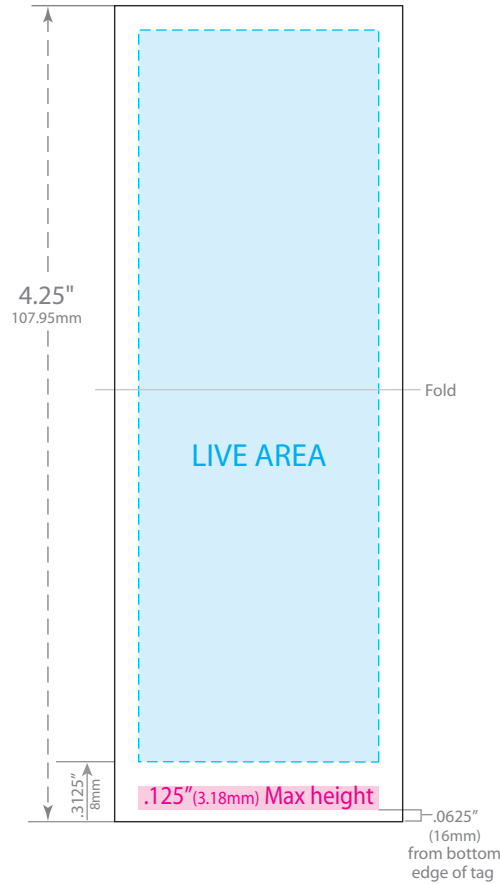

Elastomer Colors

-  Cream
-  Tan
-  Yellow
-  Gold
-  Lt Orange
-  Orange
-  Copper
-  Burnt Orange
-  Red
-  Pink
-  Lavendar
-  Purple
-  Lt Blue
-  Blue
-  Green
-  Fir Green
-  Brown
-  Black
-  Silver
-  Aluminum
-  White

FRONT VIEW (folded)

INSIDE VIEW

BACK VIEW

PRINTABLE AREA:

Maintain .125" (3.18mm) margin from dieline for live copy and graphics.
FLEXO: Colors may bleed if *one spot color (100%)* is on all edges of tag
DIGITAL: Colors may bleed if a *common color* or *seamless pattern* is on all edges.

CUT TOLERANCE:

Please be aware that artwork can move approximately .0468" (1.19mm) to the left or right of center on the tag. This is due to die-cutting machine tolerances.

©2010 Bedford Industries, Inc.

ElastiTag®
 Die #1840 Bifold