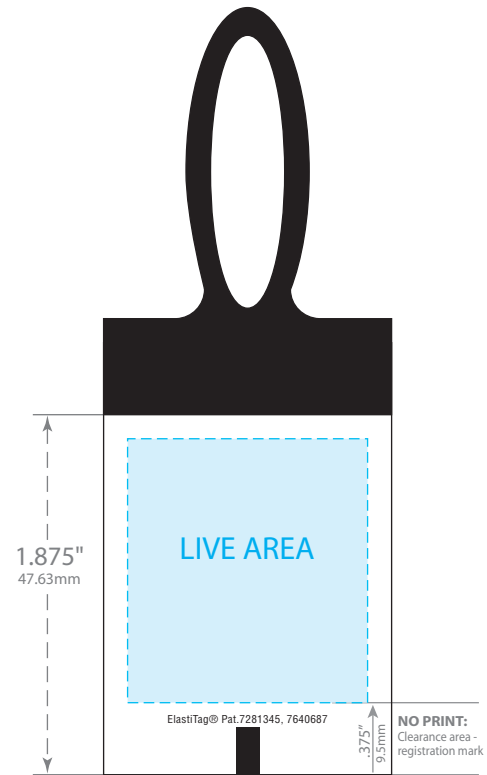

FRONT VIEW (folded)

INSIDE VIEW

BACK VIEW

PRINTABLE AREA:

Maintain .125" (3.18mm) margin from dieline for live copy and graphics.
FLEXO: Colors may bleed if *one spot color (100%)* is on all edges of tag
DIGITAL: Colors may bleed if a *common color* or *seamless pattern* is on all edges.

CUT TOLERANCE:

Please be aware that artwork can move approximately .0468" (1.19mm) to the left or right of center on the tag. This is due to die-cutting machine tolerances.

©2010 Bedford Industries, Inc.

ElastiTag®
 Die #1840 Bifold