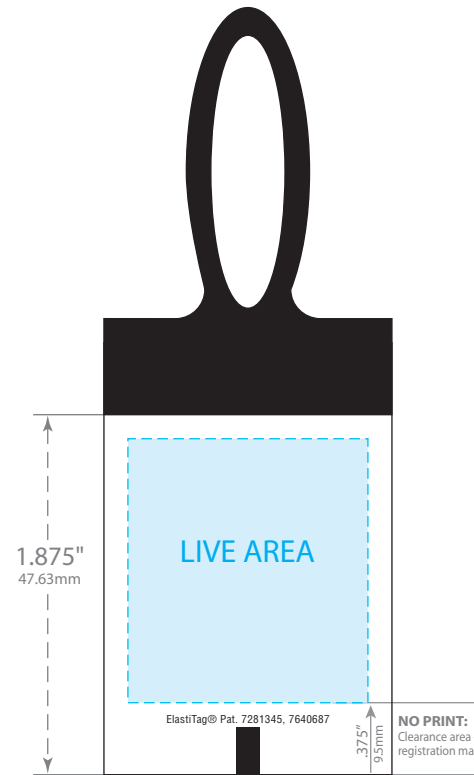

FRONT VIEW

BACK VIEW

PRINTABLE AREA:

Maintain .125"(3.18mm) margin from dieline for live copy and graphics.
FLEXO: Colors may bleed if *one spot color (100%)* is on all edges of tag
DIGITAL: Colors may bleed if a *common color* or *seamless pattern* is on all edges.

CUT TOLERANCE:

Please be aware that artwork can move approximately .0468" (1.19mm) to the left or right of center on the tag. This is due to die-cutting machine tolerances.

©2010 Bedford Industries, Inc.