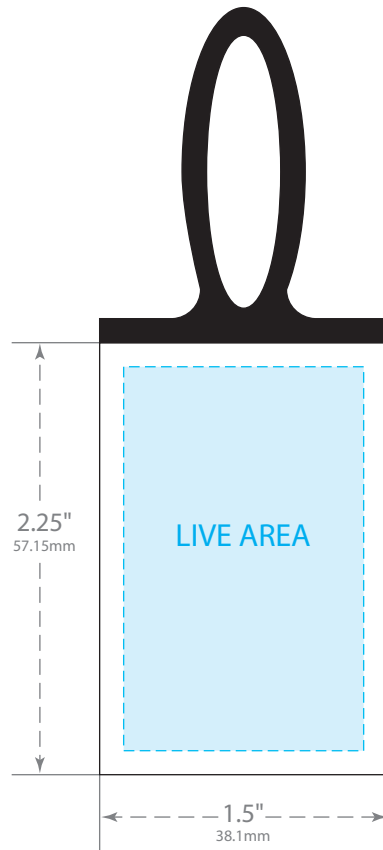

FRONT VIEW

BACK VIEW

PRINTABLE AREA:

Maintain .125"(3.18mm) margin from dieline for live copy and graphics.
FLEXO: Colors may bleed if *one spot color (100%)* is on all edges of tag
DIGITAL: Colors may bleed if a *common color* or *seamless pattern* is on all edges.

CUT TOLERANCE:

Please be aware that artwork can move approximately .0468" (1.19mm) to the left or right of center on the tag. This is due to die-cutting machine tolerances.

©2010 Bedford Industries, Inc.