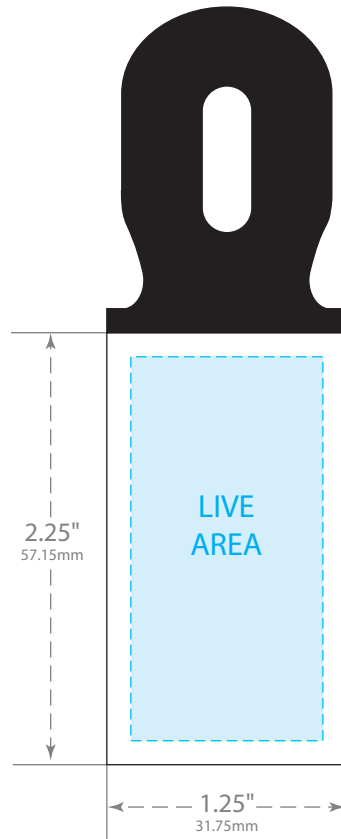

Elastomer Colors

-  Cream
-  Tan
-  Yellow
-  Gold
-  Lt Orange
-  Orange
-  Copper
-  Burnt Orange
-  Red
-  Pink
-  Lavendar
-  Purple
-  Lt Blue
-  Blue
-  Green
-  Fir Green
-  Brown
-  Black
-  Silver
-  Aluminum
-  White

FRONT VIEW

BACK VIEW

PRINTABLE AREA:

Maintain .125"(3.18mm) margin from dieline for live copy and graphics.
FLEXO: Colors may bleed if *one spot color (100%)* is on all edges of tag
DIGITAL: Colors may bleed if a *common color* or *seamless pattern* is on all edges.

CUT TOLERANCE:

Please be aware that artwork can move approximately .0468" (1.19mm) to the left or right of center on the tag. This is due to die-cutting machine tolerances.

©2010 Bedford Industries, Inc.