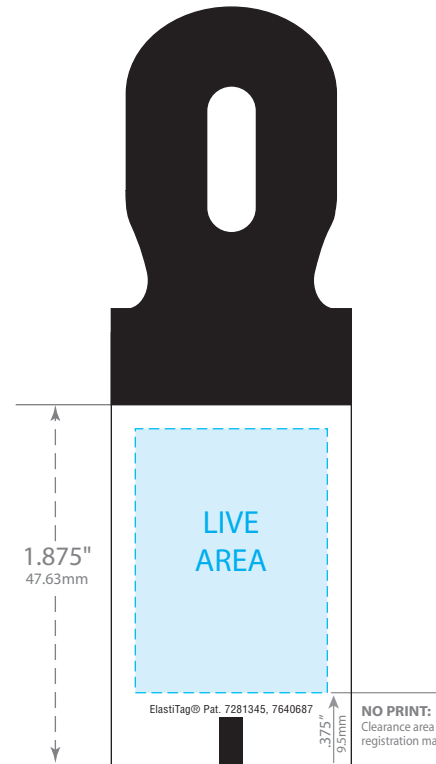

FRONT VIEW

BACK VIEW

PRINTABLE AREA:

Maintain .125"(3.18mm) margin from dieline for live copy and graphics.
FLEXO: Colors may bleed if *one spot color (100%)* is on all edges of tag
DIGITAL: Colors may bleed if a *common color* or *seamless pattern* is on all edges.

CUT TOLERANCE:

Please be aware that artwork can move approximately .0468" (1.19mm) to the left or right of center on the tag. This is due to die-cutting machine tolerances.

©2010 Bedford Industries, Inc.