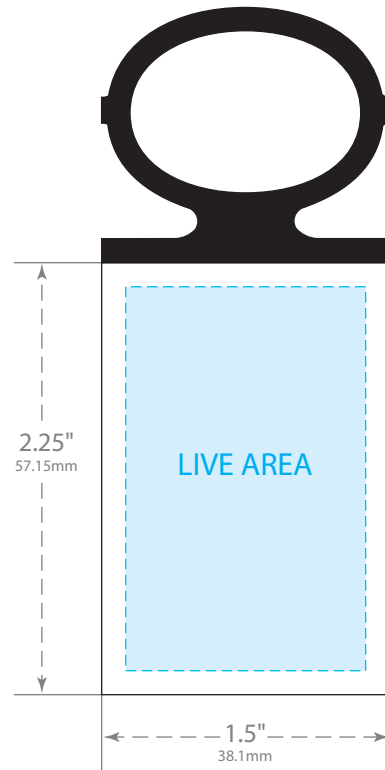

FRONT VIEW

BACK VIEW

PRINTABLE AREA:

Maintain .125"(3.18mm) margin from dieline for live copy and graphics.
FLEXO: Colors may bleed if *one spot color (100%)* is on all edges of tag
DIGITAL: Colors may bleed if a *common color* or *seamless pattern* is on all edges.

CUT TOLERANCE:

Please be aware that artwork can move approximately .0468" (1.19mm) to the left or right of center on the tag. This is due to die-cutting machine tolerances.

©2010 Bedford Industries, Inc.