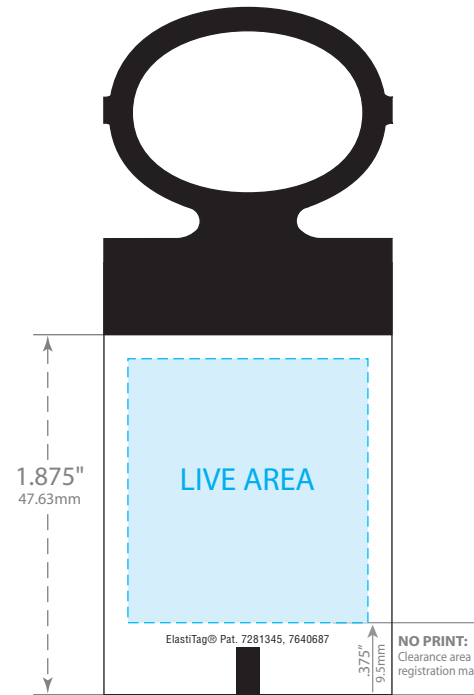

FRONT VIEW

BACK VIEW

PRINTABLE AREA:

Maintain .125"(3.18mm) margin from dieline for live copy and graphics.
FLEXO: Colors may bleed if *one spot color (100%)* is on all edges of tag
DIGITAL: Colors may bleed if a *common color* or *seamless pattern* is on all edges.

CUT TOLERANCE:

Please be aware that artwork can move approximately .0468" (1.19mm) to the left or right of center on the tag. This is due to die-cutting machine tolerances.

©2010 Bedford Industries, Inc.