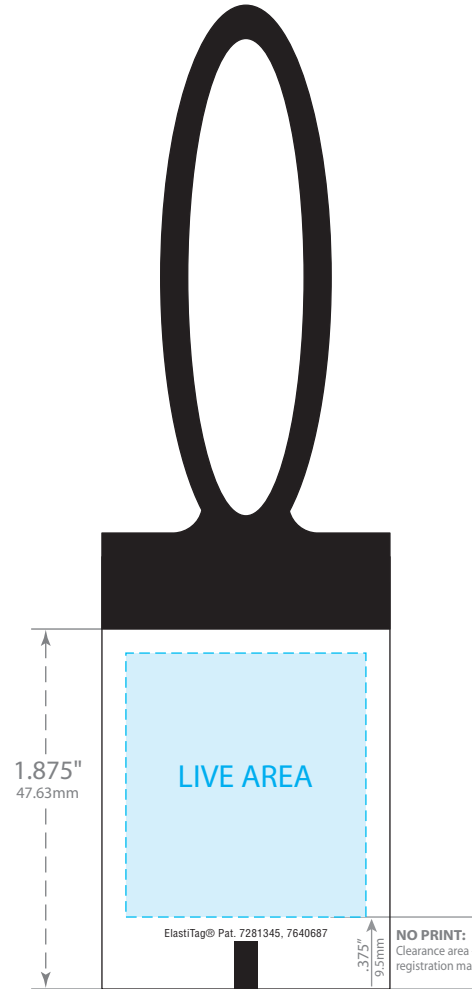

**Elastomer Colors**

-  Cream
-  Tan
-  Yellow
-  Gold
-  Lt Orange
-  Orange
-  Copper
-  Burnt Orange
-  Red
-  Pink
-  Lavendar
-  Purple
-  Lt Blue
-  Blue
-  Green
-  Fir Green
-  Brown
-  Black
-  Silver
-  Aluminum
-  White

FRONT VIEW

BACK VIEW

**PRINTABLE AREA:**

Maintain .125" (3.18mm) margin from dieline for live copy and graphics.  
**FLEXO:** Colors may bleed if *one spot color (100%)* is on all edges of tag  
**DIGITAL:** Colors may bleed if a *common color* or *seamless pattern* is on all edges.

**CUT TOLERANCE:**

Please be aware that artwork can move approximately .0468" (1.19mm) to the left or right of center on the tag. This is due to die-cutting machine tolerances.

©2010 Bedford Industries, Inc.