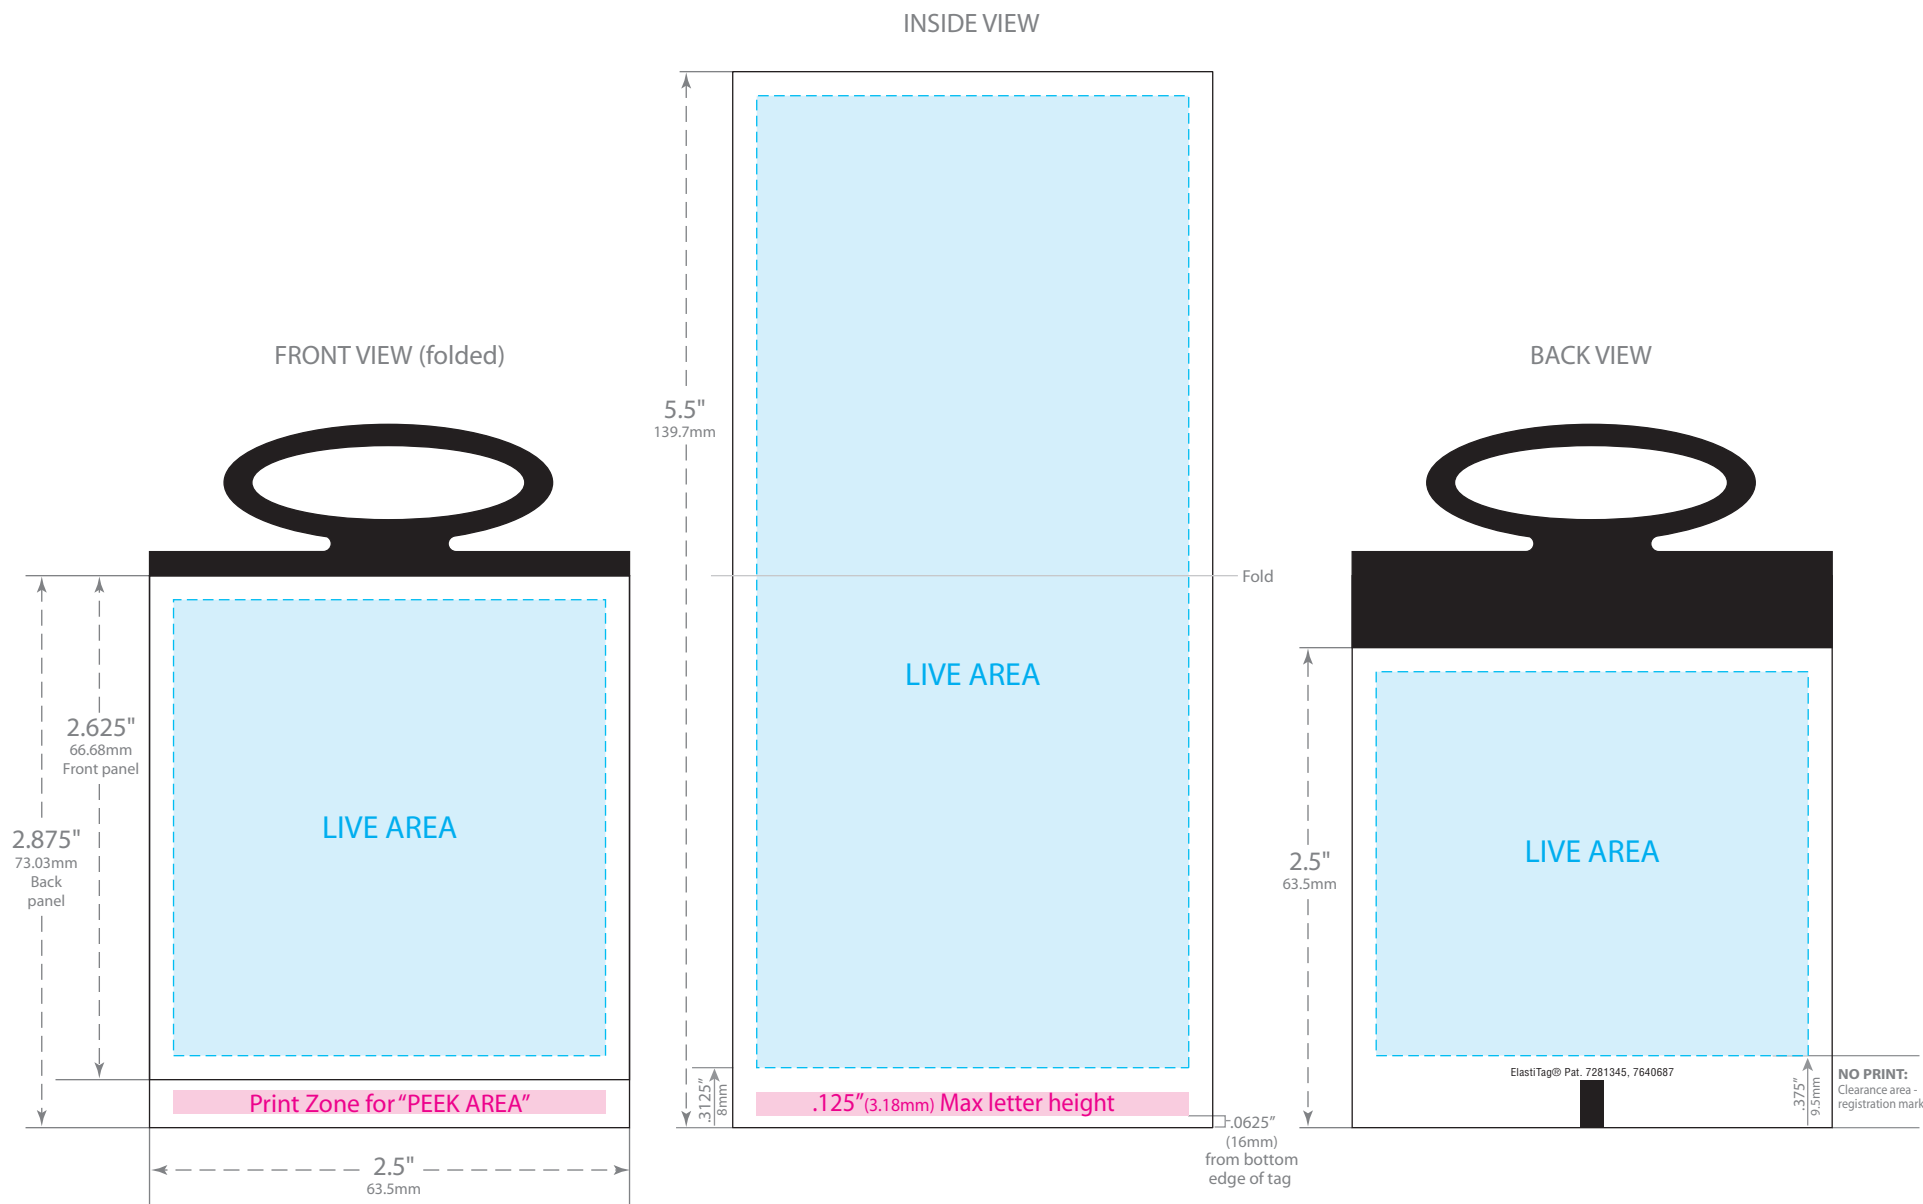

Elastomer Colors

-  Cream
-  Tan
-  Yellow
-  Gold
-  Lt Orange
-  Orange
-  Copper
-  Burnt Orange
-  Red
-  Pink
-  Lavendar
-  Purple
-  Lt Blue
-  Blue
-  Green
-  Fir Green
-  Brown
-  Black
-  Silver
-  Aluminum
-  White

PRINTABLE AREA:

Maintain .125"(3.18mm) margin from dieline for live copy and graphics.
FLEXO: Colors may bleed if **one spot color (100%)** is on all edges of tag
DIGITAL: Colors may bleed if a **common color** or **seamless pattern** is on all edges.

CUT TOLERANCE:

Please be aware that artwork can move approximately .0468" (1.19mm) to the left or right of center on the tag. This is due to die-cutting machine tolerances.

©2010 Bedford Industries, Inc.

ElastiTag®
 Die #1857 Bifold