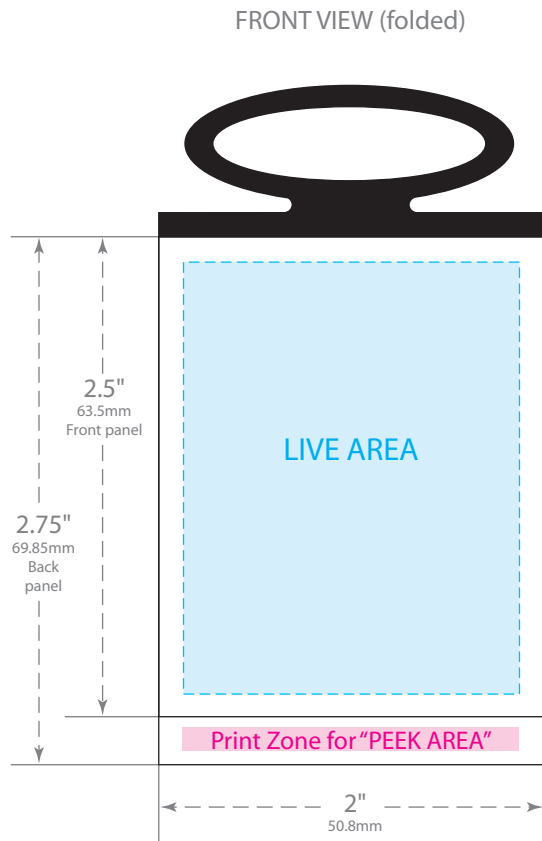

PRINTABLE AREA:

Maintain .125"(3.18mm) margin from dieline for live copy and graphics.
FLEXO: Colors may bleed if *one spot color (100%)* is on all edges of tag
DIGITAL: Colors may bleed if a *common color* or *seamless pattern* is on all edges.

CUT TOLERANCE:

Please be aware that artwork can move approximately .0468" (1.19mm) to the left or right of center on the tag. This is due to die-cutting machine tolerances.

©2010 Bedford Industries, Inc.

ElastiTag®
 Die #1862 Bifold