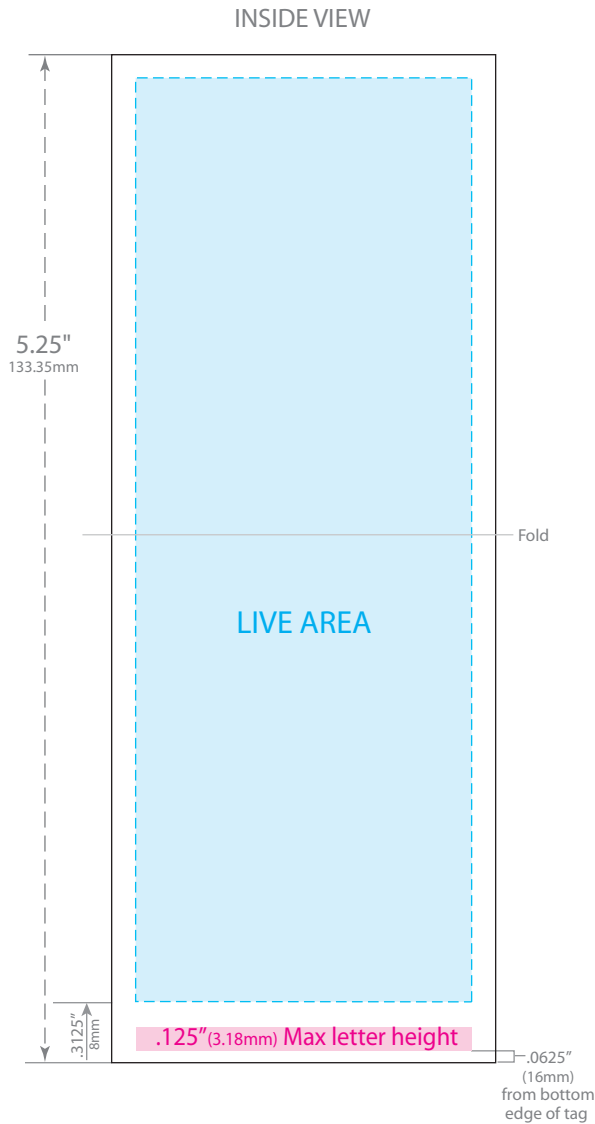

Elastomer Colors

-  Cream
-  Tan
-  Yellow
-  Gold
-  Lt Orange
-  Orange
-  Copper
-  Burnt Orange
-  Red
-  Pink
-  Lavendar
-  Purple
-  Lt Blue
-  Blue
-  Green
-  Fir Green
-  Brown
-  Black
-  Silver
-  Aluminum
-  White

PRINTABLE AREA:

Maintain .125"(3.18mm) margin from dieline for live copy and graphics.
FLEXO: Colors may bleed if *one spot color (100%)* is on all edges of tag
DIGITAL: Colors may bleed if a *common color* or *seamless pattern* is on all edges.

CUT TOLERANCE:

Please be aware that artwork can move approximately .0468" (1.19mm) to the left or right of center on the tag. This is due to die-cutting machine tolerances.

©2010 Bedford Industries, Inc.

ElastiTag®
 Die #1862 Bifold