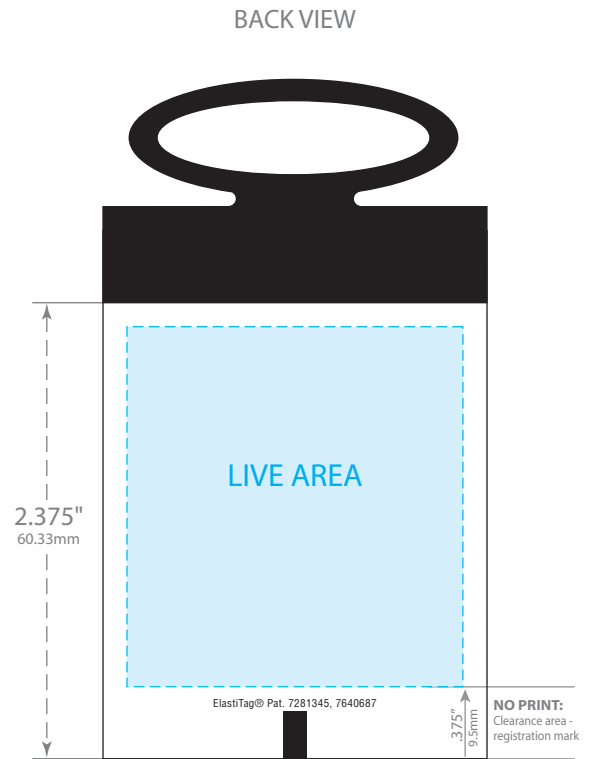

PRINTABLE AREA:

Maintain .125"(3.18mm) margin from dieline for live copy and graphics.
FLEXO: Colors may bleed if *one spot color (100%)* is on all edges of tag
DIGITAL: Colors may bleed if a *common color* or *seamless pattern* is on all edges.

CUT TOLERANCE:

Please be aware that artwork can move approximately .0468" (1.19mm) to the left or right of center on the tag. This is due to die-cutting machine tolerances.

©2010 Bedford Industries, Inc.