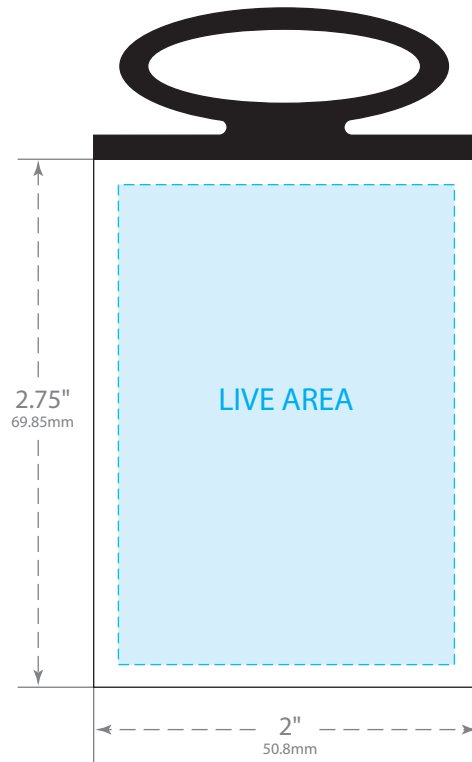

FRONT VIEW

BACK VIEW

PRINTABLE AREA:

Maintain .125" (3.18mm) margin from dieline for live copy and graphics.
FLEXO: Colors may bleed if *one spot color (100%)* is on all edges of tag
DIGITAL: Colors may bleed if a *common color* or *seamless pattern* is on all edges.

CUT TOLERANCE:

Please be aware that artwork can move approximately .0468" (1.19mm) to the left or right of center on the tag. This is due to die-cutting machine tolerances.

©2010 Bedford Industries, Inc.