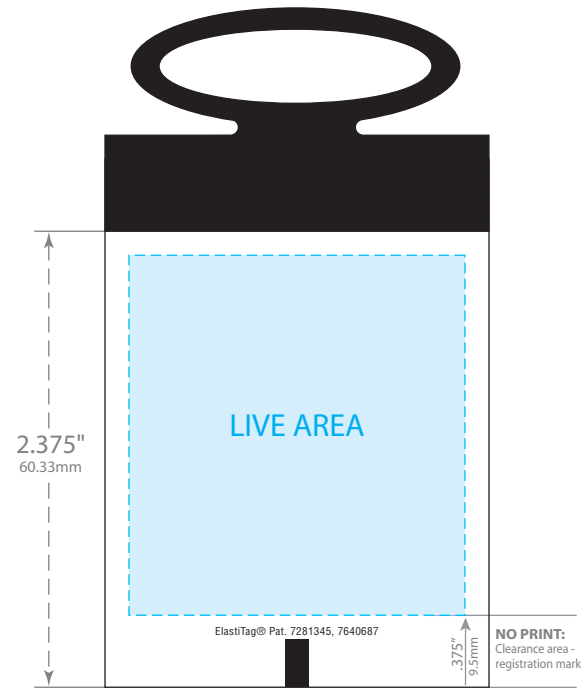

FRONT VIEW

BACK VIEW

PRINTABLE AREA:

Maintain .125" (3.18mm) margin from dieline for live copy and graphics.
FLEXO: Colors may bleed if *one spot color (100%)* is on all edges of tag
DIGITAL: Colors may bleed if a *common color* or *seamless pattern* is on all edges.

CUT TOLERANCE:

Please be aware that artwork can move approximately .0468" (1.19mm) to the left or right of center on the tag. This is due to die-cutting machine tolerances.

©2010 Bedford Industries, Inc.