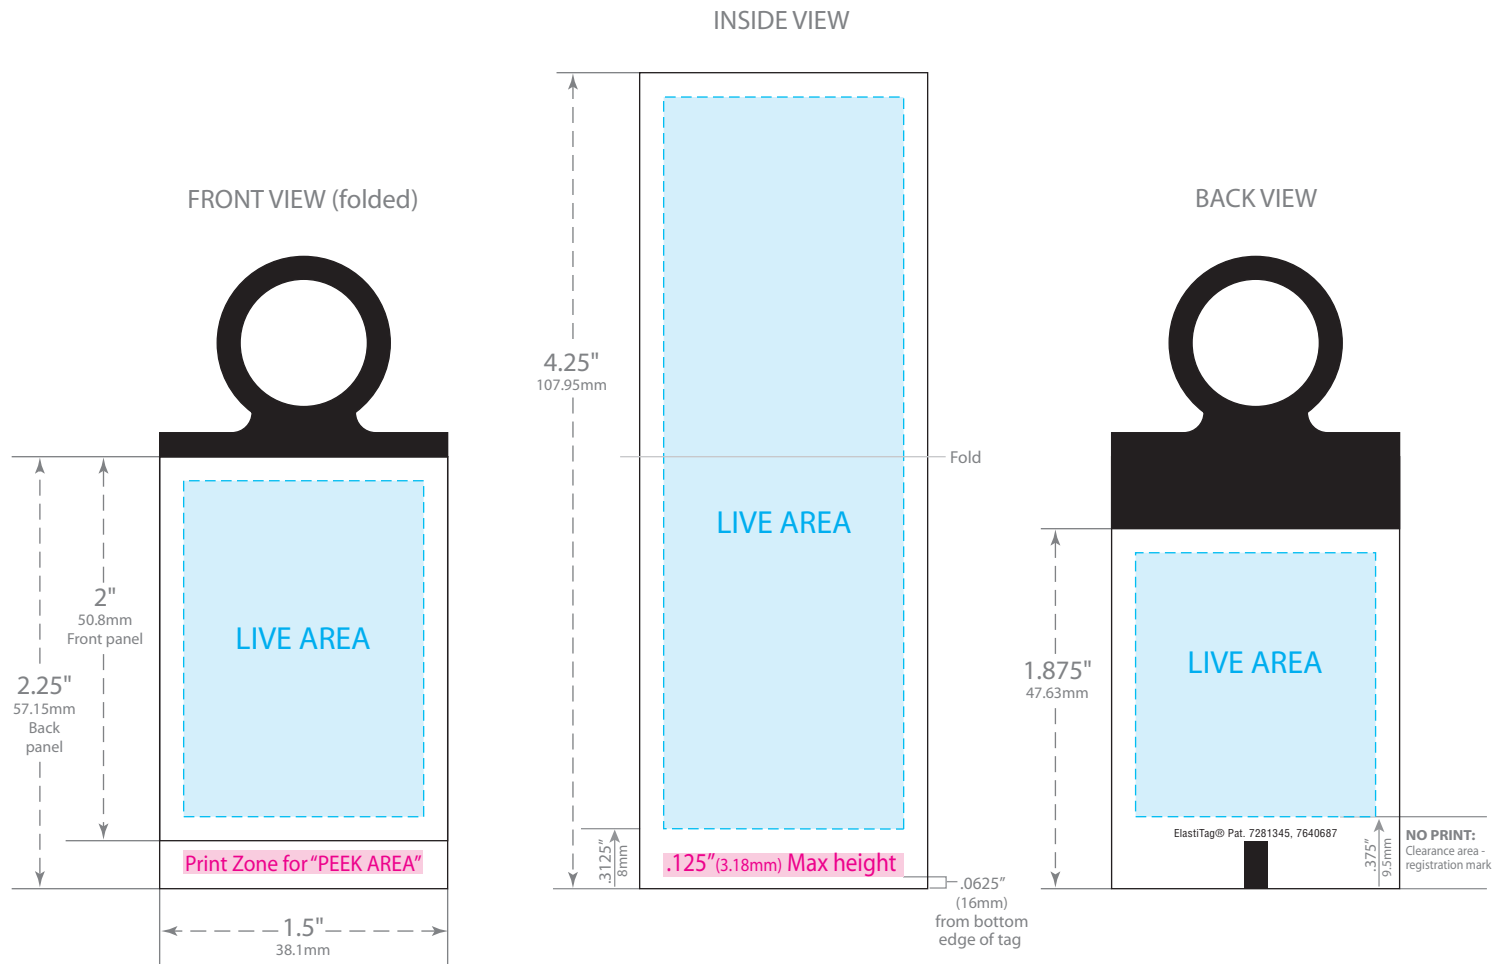

Elastomer Colors

-  Cream
-  Tan
-  Yellow
-  Gold
-  Lt Orange
-  Orange
-  Copper
-  Burnt Orange
-  Red
-  Pink
-  Lavendar
-  Purple
-  Lt Blue
-  Blue
-  Green
-  Fir Green
-  Brown
-  Black
-  Silver
-  Aluminum
-  White

PRINTABLE AREA:

Maintain .125"(3.18mm) margin from dieline for live copy and graphics.
FLEXO: Colors may bleed if *one spot color (100%)* is on all edges of tag
DIGITAL: Colors may bleed if a *common color* or *seamless pattern* is on all edges.

CUT TOLERANCE:

Please be aware that artwork can move approximately .0468" (1.19mm) to the left or right of center on the tag. This is due to die-cutting machine tolerances.

©2010 Bedford Industries, Inc.

ElastiTag®
 Die #1863 Bifold