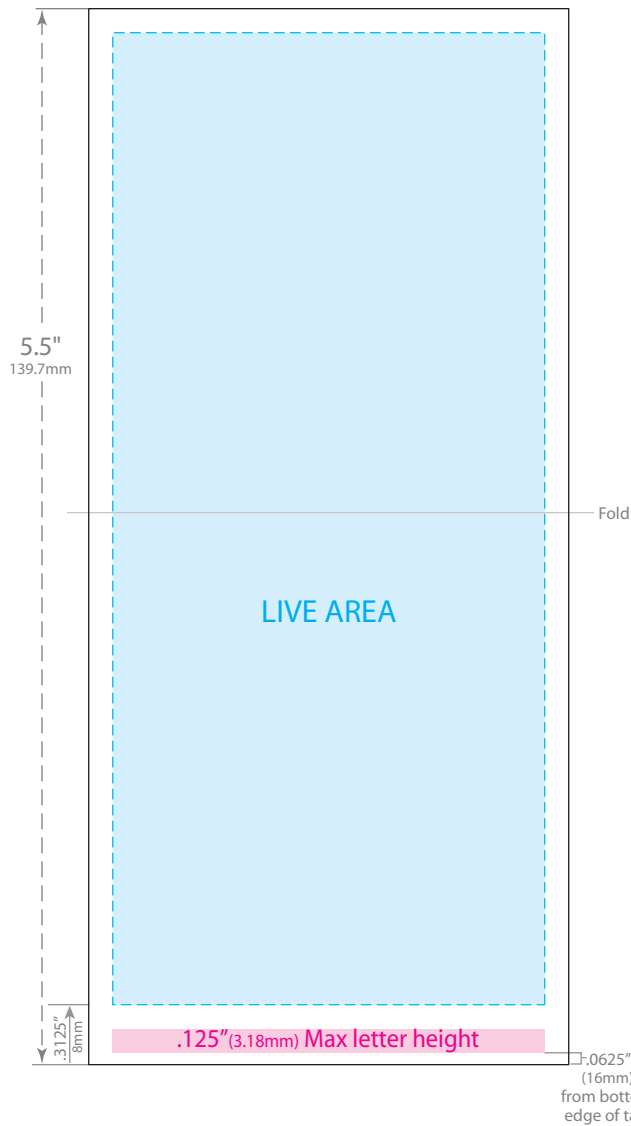

Elastomer Colors

-  Cream
-  Tan
-  Yellow
-  Gold
-  Lt Orange
-  Orange
-  Copper
-  Burnt Orange
-  Red
-  Pink
-  Lavendar
-  Purple
-  Lt Blue
-  Blue
-  Green
-  Fir Green
-  Brown
-  Black
-  Silver
-  Aluminum
-  White

FRONT VIEW (folded)

INSIDE VIEW

BACK VIEW

PRINTABLE AREA:

Maintain .125"(3.18mm) margin from dieline for live copy and graphics.
FLEXO: Colors may bleed if *one spot color (100%)* is on all edges of tag
DIGITAL: Colors may bleed if a *common color* or *seamless pattern* is on all edges.

CUT TOLERANCE:

Please be aware that artwork can move approximately .0468" (1.19mm) to the left or right of center on the tag. This is due to die-cutting machine tolerances.

©2010 Bedford Industries, Inc.

ElastiTag®
 Die #1864 Bifold