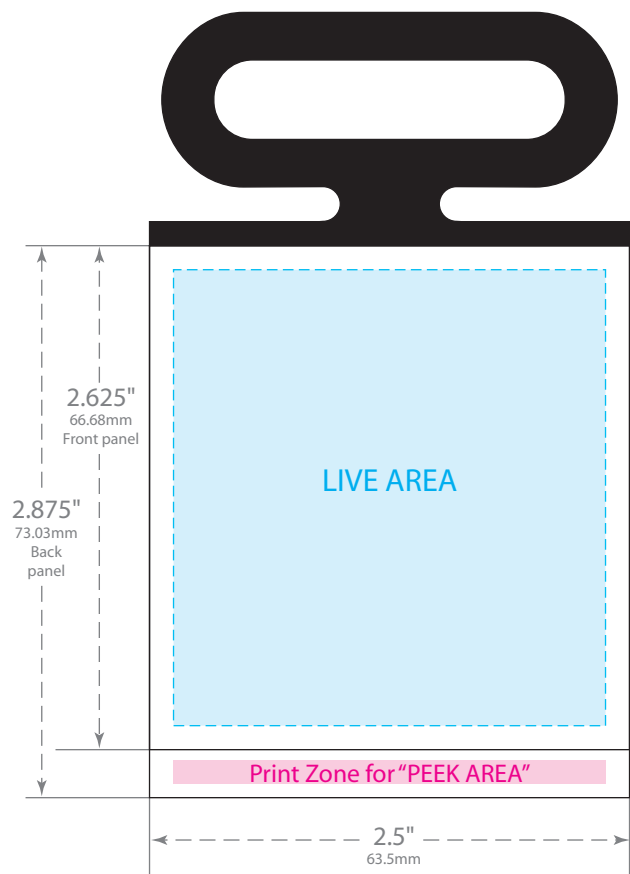

FRONT VIEW (folded)

INSIDE VIEW

BACK VIEW

PRINTABLE AREA:

Maintain .125"(3.18mm) margin from dieline for live copy and graphics.
FLEXO: Colors may bleed if *one spot color (100%)* is on all edges of tag
DIGITAL: Colors may bleed if a *common color* or *seamless pattern* is on all edges.

CUT TOLERANCE:

Please be aware that artwork can move approximately .0468" (1.19mm) to the left or right of center on the tag. This is due to die-cutting machine tolerances.

©2010 Bedford Industries, Inc.

ElastiTag®
 Die #1864 Bifold