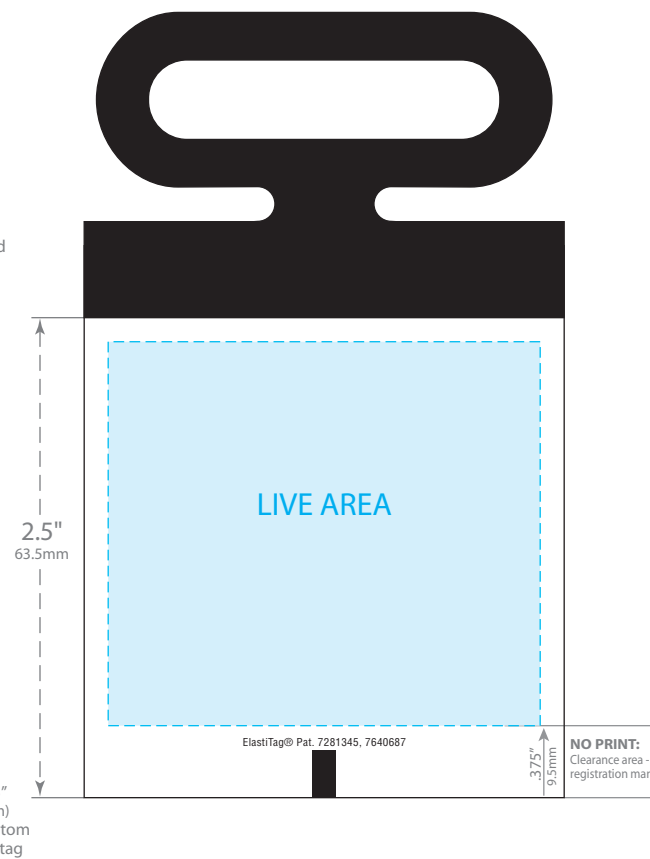

FRONT VIEW (folded)

INSIDE VIEW

BACK VIEW

PRINTABLE AREA:

Maintain .125"(3.18mm) margin from dieline for live copy and graphics.
FLEXO: Colors may bleed if *one spot color (100%)* is on all edges of tag
DIGITAL: Colors may bleed if a *common color* or *seamless pattern* is on all edges.

CUT TOLERANCE:

Please be aware that artwork can move approximately .0468" (1.19mm) to the left or right of center on the tag. This is due to die-cutting machine tolerances.

©2010 Bedford Industries, Inc.

ElastiTag®
 Die #1864 Bifold