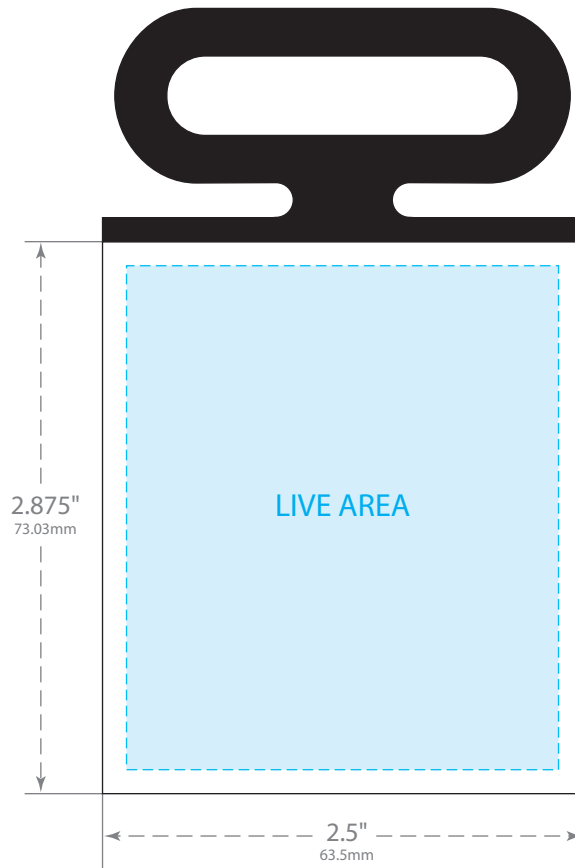

Elastomer Colors

-  Cream
-  Tan
-  Yellow
-  Gold
-  Lt Orange
-  Orange
-  Copper
-  Burnt Orange
-  Red
-  Pink
-  Lavendar
-  Purple
-  Lt Blue
-  Blue
-  Green
-  Fir Green
-  Brown
-  Black
-  Silver
-  Aluminum
- White

FRONT VIEW

BACK VIEW

NO PRINT:
Clearance area -
registration mark

PRINTABLE AREA:

Maintain .125"(3.18mm) margin from dieline for live copy and graphics.
FLEXO: Colors may bleed if *one spot color (100%)* is on all edges of tag
DIGITAL: Colors may bleed if a *common color* or *seamless pattern* is on all edges.

CUT TOLERANCE:

Please be aware that artwork can move approximately .0468" (1.19mm) to the left or right of center on the tag. This is due to die-cutting machine tolerances.

©2010 Bedford Industries, Inc.