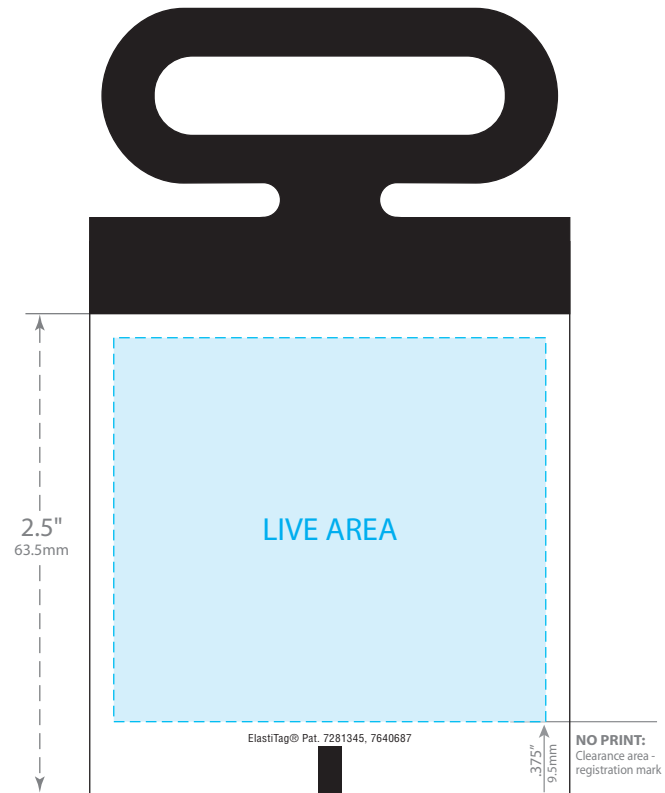

Elastomer Colors

-  Cream
-  Tan
-  Yellow
-  Gold
-  Lt Orange
-  Orange
-  Copper
-  Burnt Orange
-  Red
-  Pink
-  Lavendar
-  Purple
-  Lt Blue
-  Blue
-  Green
-  Fir Green
-  Brown
-  Black
-  Silver
-  Aluminum
- White

FRONT VIEW

BACK VIEW

NO PRINT:
Clearance area -
registration mark

PRINTABLE AREA:

Maintain .125"(3.18mm) margin from dieline for live copy and graphics.
FLEXO: Colors may bleed if *one spot color (100%)* is on all edges of tag
DIGITAL: Colors may bleed if a *common color* or *seamless pattern* is on all edges.

CUT TOLERANCE:

Please be aware that artwork can move approximately .0468" (1.19mm) to the left or right of center on the tag. This is due to die-cutting machine tolerances.

©2010 Bedford Industries, Inc.