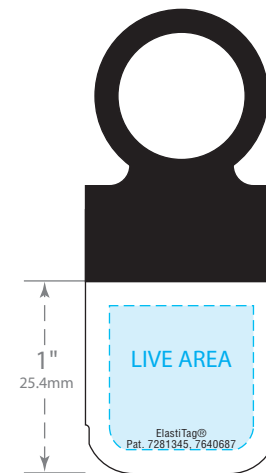

FRONT VIEW (folded)

INSIDE VIEW

BACK VIEW

PRINTABLE AREA:

Maintain .125"(3.18mm) margin from dieline for live copy and graphics.
FLEXO: Colors may bleed if *one spot color (100%)* is on all edges of tag
DIGITAL: Colors may bleed if a *common color* or *seamless pattern* is on all edges.

CUT TOLERANCE:

Please be aware that artwork can move approximately .0468" (1.19mm) to the left or right of center on the tag. This is due to die-cutting machine tolerances.

©2010 Bedford Industries, Inc.