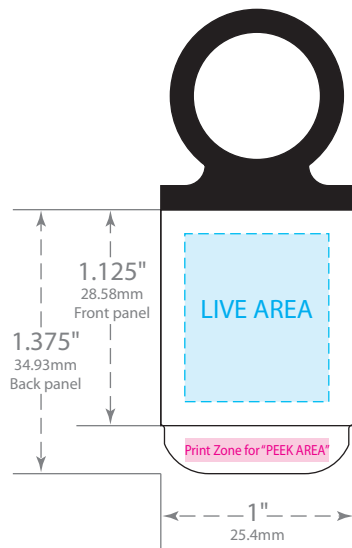

FRONT VIEW (folded)

INSIDE VIEW

BACK VIEW

PRINTABLE AREA:

Maintain .125"(3.18mm) margin from dieline for live copy and graphics.
FLEXO: Colors may bleed if *one spot color (100%)* is on all edges of tag
DIGITAL: Colors may bleed if a *common color* or *seamless pattern* is on all edges.

CUT TOLERANCE:

Please be aware that artwork can move approximately .0468" (1.19mm) to the left or right of center on the tag. This is due to die-cutting machine tolerances.

©2010 Bedford Industries, Inc.