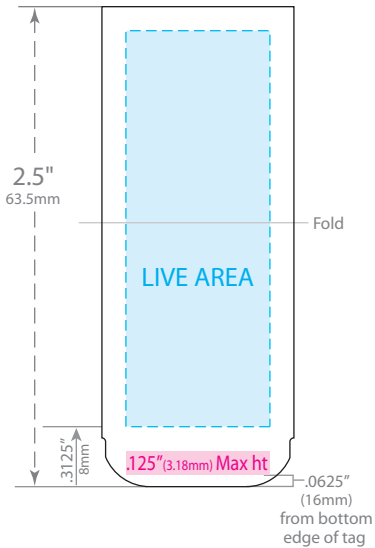

FRONT VIEW (folded)

INSIDE VIEW

BACK VIEW

PRINTABLE AREA:

Maintain .125"(3.18mm) margin from dieline for live copy and graphics.
FLEXO: Colors may bleed if *one spot color (100%)* is on all edges of tag
DIGITAL: Colors may bleed if a *common color* or *seamless pattern* is on all edges.

CUT TOLERANCE:

Please be aware that artwork can move approximately .0468" (1.19mm) to the left or right of center on the tag. This is due to die-cutting machine tolerances.

©2010 Bedford Industries, Inc.

ElastiTag®
 Die #1890 Bifold