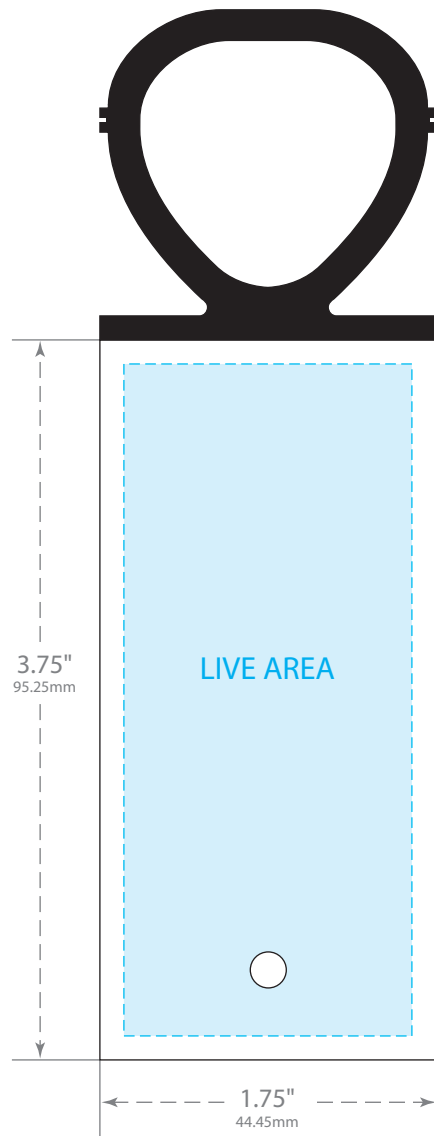

**Elastomer Colors**

-  Cream
-  Tan
-  Yellow
-  Gold
-  Lt Orange
-  Orange
-  Copper
-  Burnt Orange
-  Red
-  Pink
-  Lavendar
-  Purple
-  Lt Blue
-  Blue
-  Green
-  Fir Green
-  Brown
-  Black
-  Silver
-  Aluminum
-  White

FRONT VIEW

BACK VIEW

**NO PRINT:**  
Clearance area -  
registration mark

**PRINTABLE AREA:**

Maintain .125"(3.18mm) margin from dieline for live copy and graphics.  
**FLEXO:** Colors may bleed if *one spot color (100%)* is on all edges of tag  
**DIGITAL:** Colors may bleed if a *common color* or *seamless pattern* is on all edges.

**CUT TOLERANCE:**

Please be aware that artwork can move approximately .0468" (1.19mm) to the left or right of center on the tag. This is due to die-cutting machine tolerances.

©2010 Bedford Industries, Inc.

**ElastiTag®**  
Spooled Die #1891