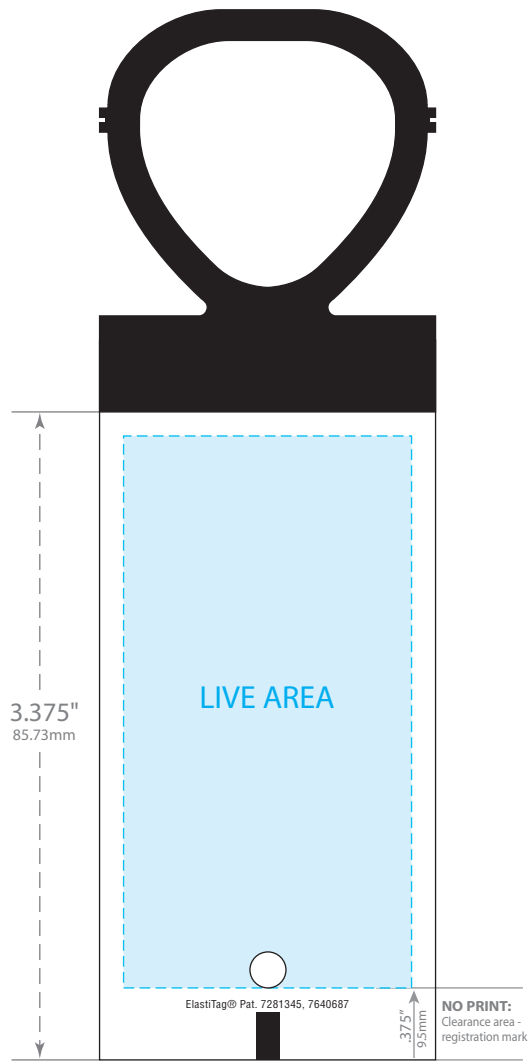

**Elastomer Colors**

-  Cream
-  Tan
-  Yellow
-  Gold
-  Lt Orange
-  Orange
-  Copper
-  Burnt Orange
-  Red
-  Pink
-  Lavendar
-  Purple
-  Lt Blue
-  Blue
-  Green
-  Fir Green
-  Brown
-  Black
-  Silver
-  Aluminum
-  White

FRONT VIEW

BACK VIEW

**NO PRINT:**  
Clearance area -  
registration mark

**PRINTABLE AREA:**

Maintain .125"(3.18mm) margin from dieline for live copy and graphics.  
**FLEXO:** Colors may bleed if *one spot color (100%)* is on all edges of tag  
**DIGITAL:** Colors may bleed if a *common color* or *seamless pattern* is on all edges.

**CUT TOLERANCE:**

Please be aware that artwork can move approximately .0468" (1.19mm) to the left or right of center on the tag. This is due to die-cutting machine tolerances.

©2010 Bedford Industries, Inc.

**ElastiTag®**  
Spooled Die #1891