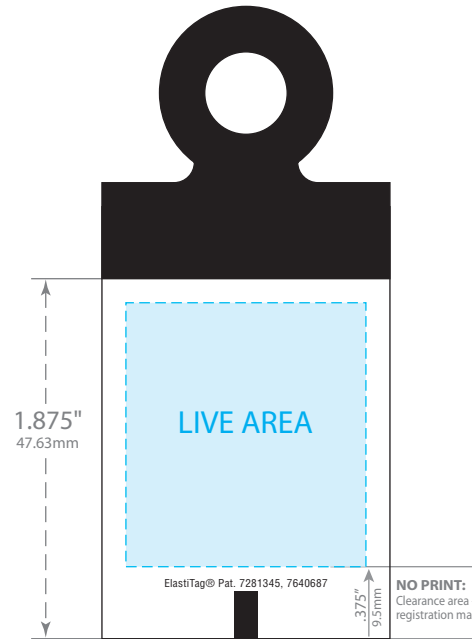

FRONT VIEW

BACK VIEW

PRINTABLE AREA:

Maintain .125"(3.18mm) margin from dieline for live copy and graphics.
FLEXO: Colors may bleed if *one spot color (100%)* is on all edges of tag
DIGITAL: Colors may bleed if a *common color* or *seamless pattern* is on all edges.

CUT TOLERANCE:

Please be aware that artwork can move approximately .0468" (1.19mm) to the left or right of center on the tag. This is due to die-cutting machine tolerances.

©2010 Bedford Industries, Inc.