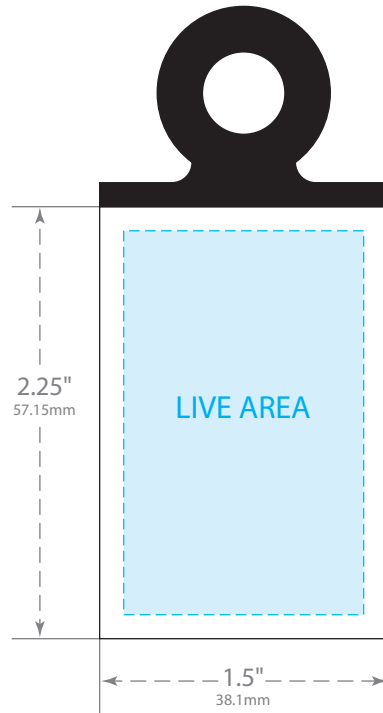

FRONT VIEW

BACK VIEW

PRINTABLE AREA:

Maintain .125"(3.18mm) margin from dieline for live copy and graphics.
FLEXO: Colors may bleed if *one spot color (100%)* is on all edges of tag
DIGITAL: Colors may bleed if a *common color* or *seamless pattern* is on all edges.

CUT TOLERANCE:

Please be aware that artwork can move approximately .0468" (1.19mm) to the left or right of center on the tag. This is due to die-cutting machine tolerances.

©2010 Bedford Industries, Inc.