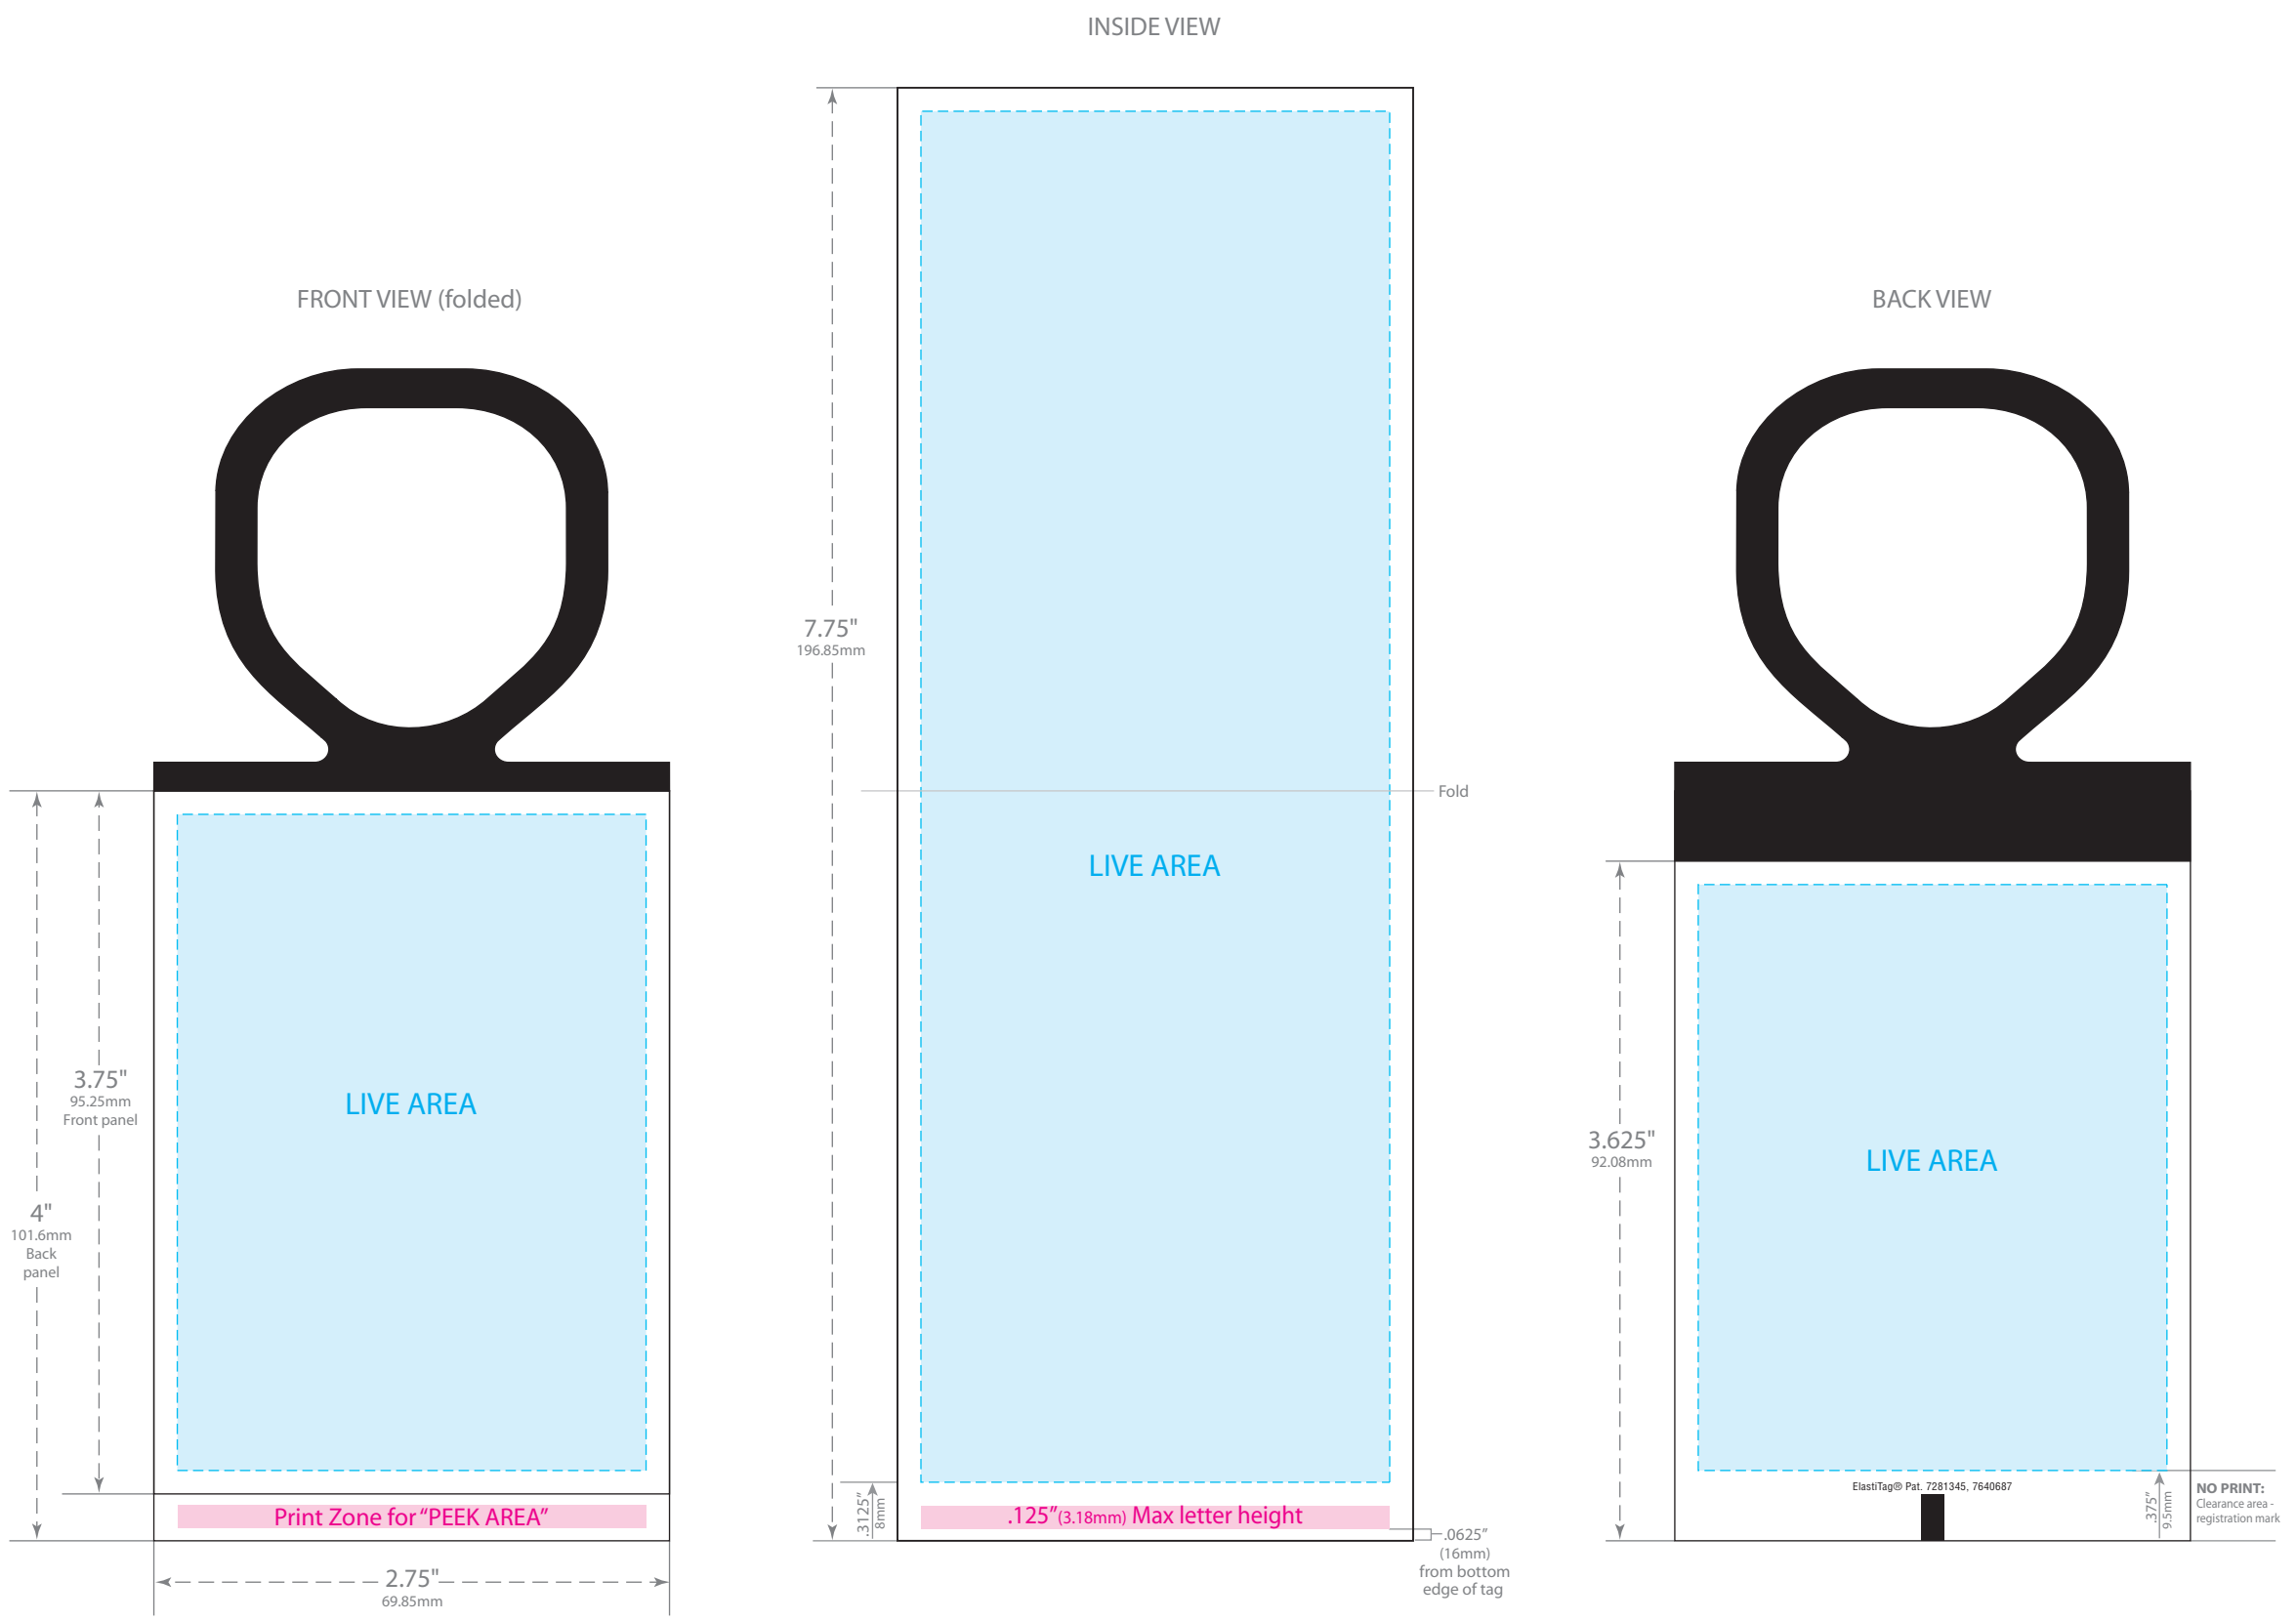

- Elastomer Colors**
-  Cream
 -  Tan
 -  Yellow
 -  Gold
 -  Lt Orange
 -  Orange
 -  Copper
 -  Burnt Orange
 -  Red
 -  Pink
 -  Lavendar
 -  Purple
 -  Lt Blue
 -  Blue
 -  Green
 -  Fir Green
 -  Brown
 -  Black
 -  Silver
 -  Aluminum
 -  White

PRINTABLE AREA: Maintain .125" (3.18mm) margin from dieline for live copy and graphics.
FLEXO: Colors may bleed if *one spot color (100%)* is on all edges of tag.
DIGITAL: Colors may bleed if a *common color* or *seamless pattern* is on all edges.

CUT TOLERANCE: Please be aware that artwork can move approximately .0468" (1.19mm) to the left or right of center on the tag. This is due to die-cutting machine tolerances.

©2010 Bedford Industries, Inc.

ElastiTag®
 Die #1895 Bifold