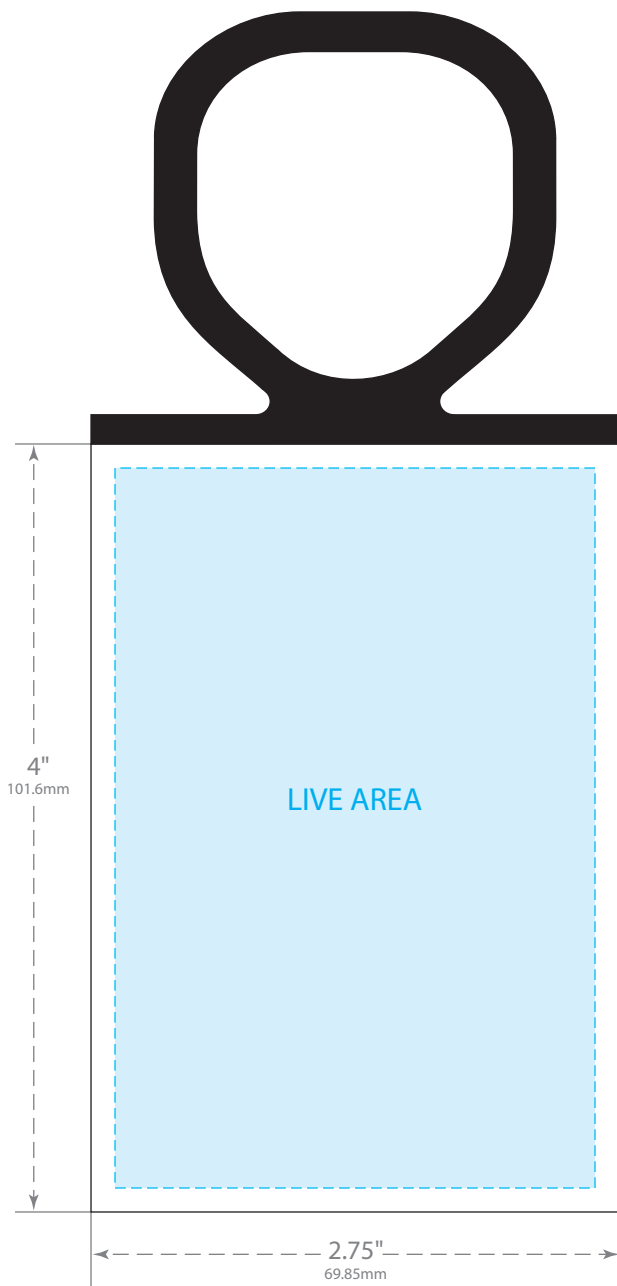

Elastomer Colors

-  Cream
-  Tan
-  Yellow
-  Gold
-  Lt Orange
-  Orange
-  Copper
-  Burnt Orange
-  Red
-  Pink
-  Lavendar
-  Purple
-  Lt Blue
-  Blue
-  Green
-  Fir Green
-  Brown
-  Black
-  Silver
-  Aluminum
-  White

FRONT VIEW

BACK VIEW

PRINTABLE AREA:

Maintain .125" (3.18mm) margin from dieline for live copy and graphics.
FLEXO: Colors may bleed if *one spot color (100%)* is on all edges of tag
DIGITAL: Colors may bleed if a *common color* or *seamless pattern* is on all edges.

CUT TOLERANCE:

Please be aware that artwork can move approximately .0468" (1.19mm) to the left or right of center on the tag. This is due to die-cutting machine tolerances.

©2010 Bedford Industries, Inc.