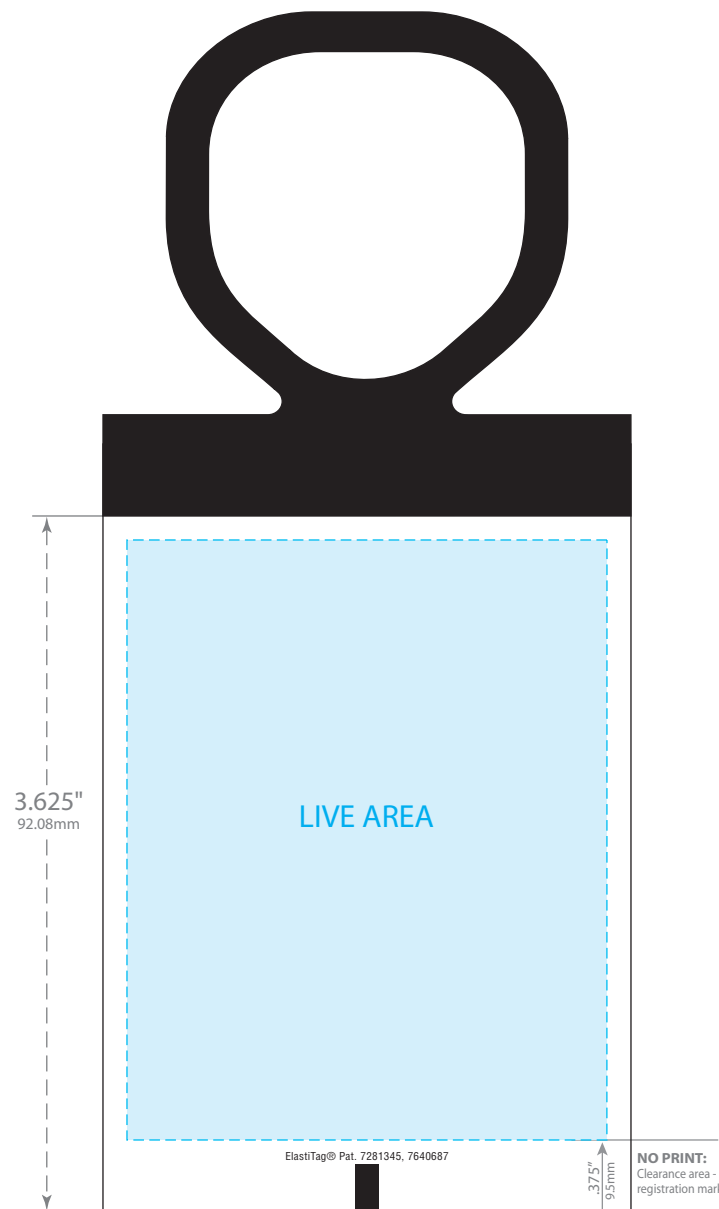

Elastomer Colors

-  Cream
-  Tan
-  Yellow
-  Gold
-  Lt Orange
-  Orange
-  Copper
-  Burnt Orange
-  Red
-  Pink
-  Lavendar
-  Purple
-  Lt Blue
-  Blue
-  Green
-  Fir Green
-  Brown
-  Black
-  Silver
-  Aluminum
-  White

FRONT VIEW

BACK VIEW

PRINTABLE AREA:

Maintain .125" (3.18mm) margin from dieline for live copy and graphics.
FLEXO: Colors may bleed if *one spot color (100%)* is on all edges of tag
DIGITAL: Colors may bleed if a *common color* or *seamless pattern* is on all edges.

CUT TOLERANCE:

Please be aware that artwork can move approximately .0468" (1.19mm) to the left or right of center on the tag. This is due to die-cutting machine tolerances.

©2010 Bedford Industries, Inc.