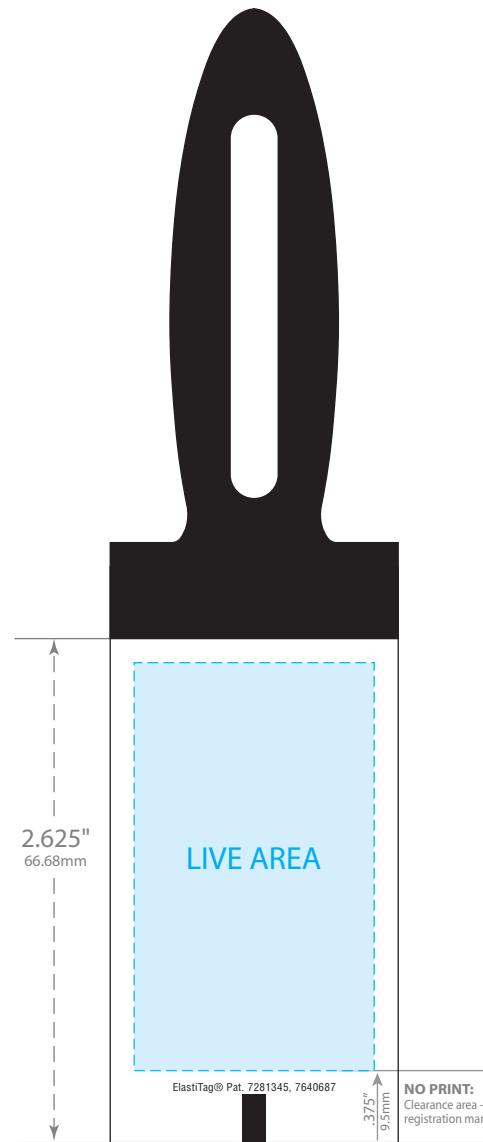

Elastomer Colors

-  Cream
-  Tan
-  Yellow
-  Gold
-  Lt Orange
-  Orange
-  Copper
-  Burnt Orange
-  Red
-  Pink
-  Lavendar
-  Purple
-  Lt Blue
-  Blue
-  Green
-  Fir Green
-  Brown
-  Black
-  Silver
-  Aluminum
-  White

FRONT VIEW

BACK VIEW

PRINTABLE AREA:

Maintain .125" (3.18mm) margin from dieline for live copy and graphics.
FLEXO: Colors may bleed if **one spot color (100%)** is on all edges of tag
DIGITAL: Colors may bleed if a **common color** or **seamless pattern** is on all edges.

CUT TOLERANCE:

Please be aware that artwork can move approximately .0468" (1.19mm) to the left or right of center on the tag. This is due to die-cutting machine tolerances.

©2010 Bedford Industries, Inc.