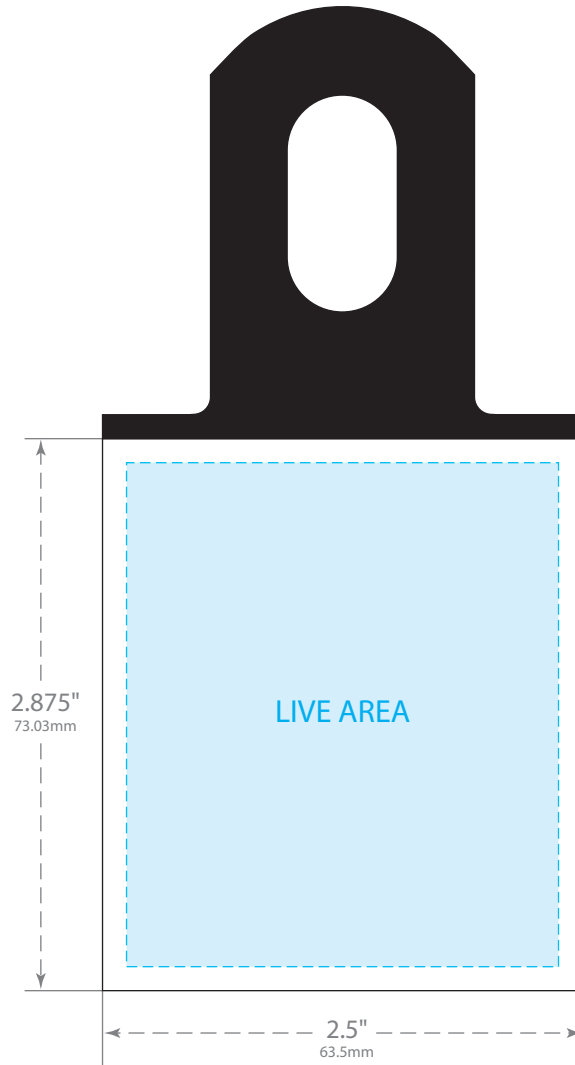

**Elastomer Colors**

-  Cream
-  Tan
-  Yellow
-  Gold
-  Lt Orange
-  Orange
-  Copper
-  Burnt Orange
-  Red
-  Pink
-  Lavendar
-  Purple
-  Lt Blue
-  Blue
-  Green
-  Fir Green
-  Brown
-  Black
-  Silver
-  Aluminum
-  White

FRONT VIEW

BACK VIEW

**PRINTABLE AREA:**

Maintain .125"(3.18mm) margin from dieline for live copy and graphics.  
**FLEXO:** Colors may bleed if *one spot color (100%)* is on all edges of tag  
**DIGITAL:** Colors may bleed if a *common color* or *seamless pattern* is on all edges.

**CUT TOLERANCE:**

Please be aware that artwork can move approximately .0468" (1.19mm) to the left or right of center on the tag. This is due to die-cutting machine tolerances.

©2010 Bedford Industries, Inc.