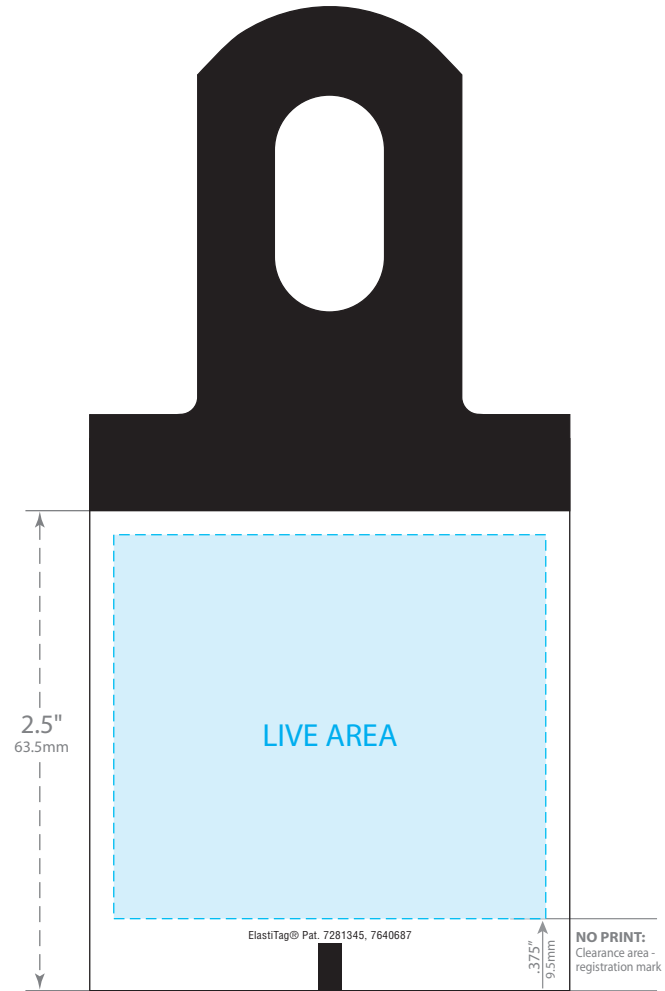

FRONT VIEW

BACK VIEW

**PRINTABLE AREA:**

Maintain .125"(3.18mm) margin from dieline for live copy and graphics.  
**FLEXO:** Colors may bleed if *one spot color (100%)* is on all edges of tag  
**DIGITAL:** Colors may bleed if a *common color* or *seamless pattern* is on all edges.

**CUT TOLERANCE:**

Please be aware that artwork can move approximately .0468" (1.19mm) to the left or right of center on the tag. This is due to die-cutting machine tolerances.

©2010 Bedford Industries, Inc.