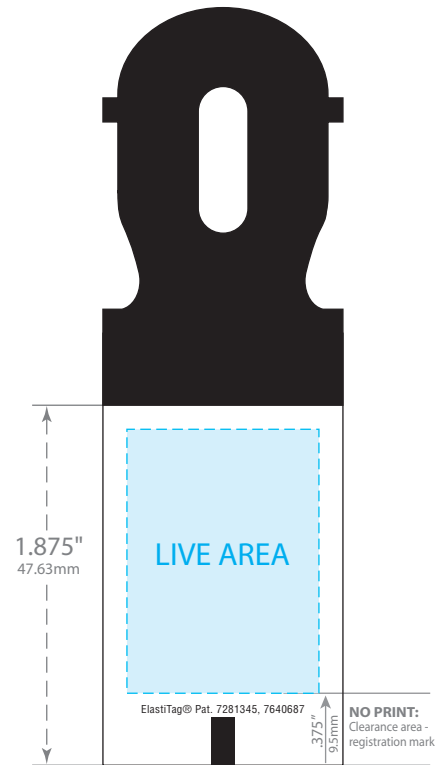

FRONT VIEW

BACK VIEW

PRINTABLE AREA:

Maintain .125"(3.18mm) margin from dieline for live copy and graphics.
FLEXO: Colors may bleed if *one spot color (100%)* is on all edges of tag
DIGITAL: Colors may bleed if a *common color* or *seamless pattern* is on all edges.

CUT TOLERANCE:

Please be aware that artwork can move approximately .0468" (1.19mm) to the left or right of center on the tag. This is due to die-cutting machine tolerances.

©2010 Bedford Industries, Inc.