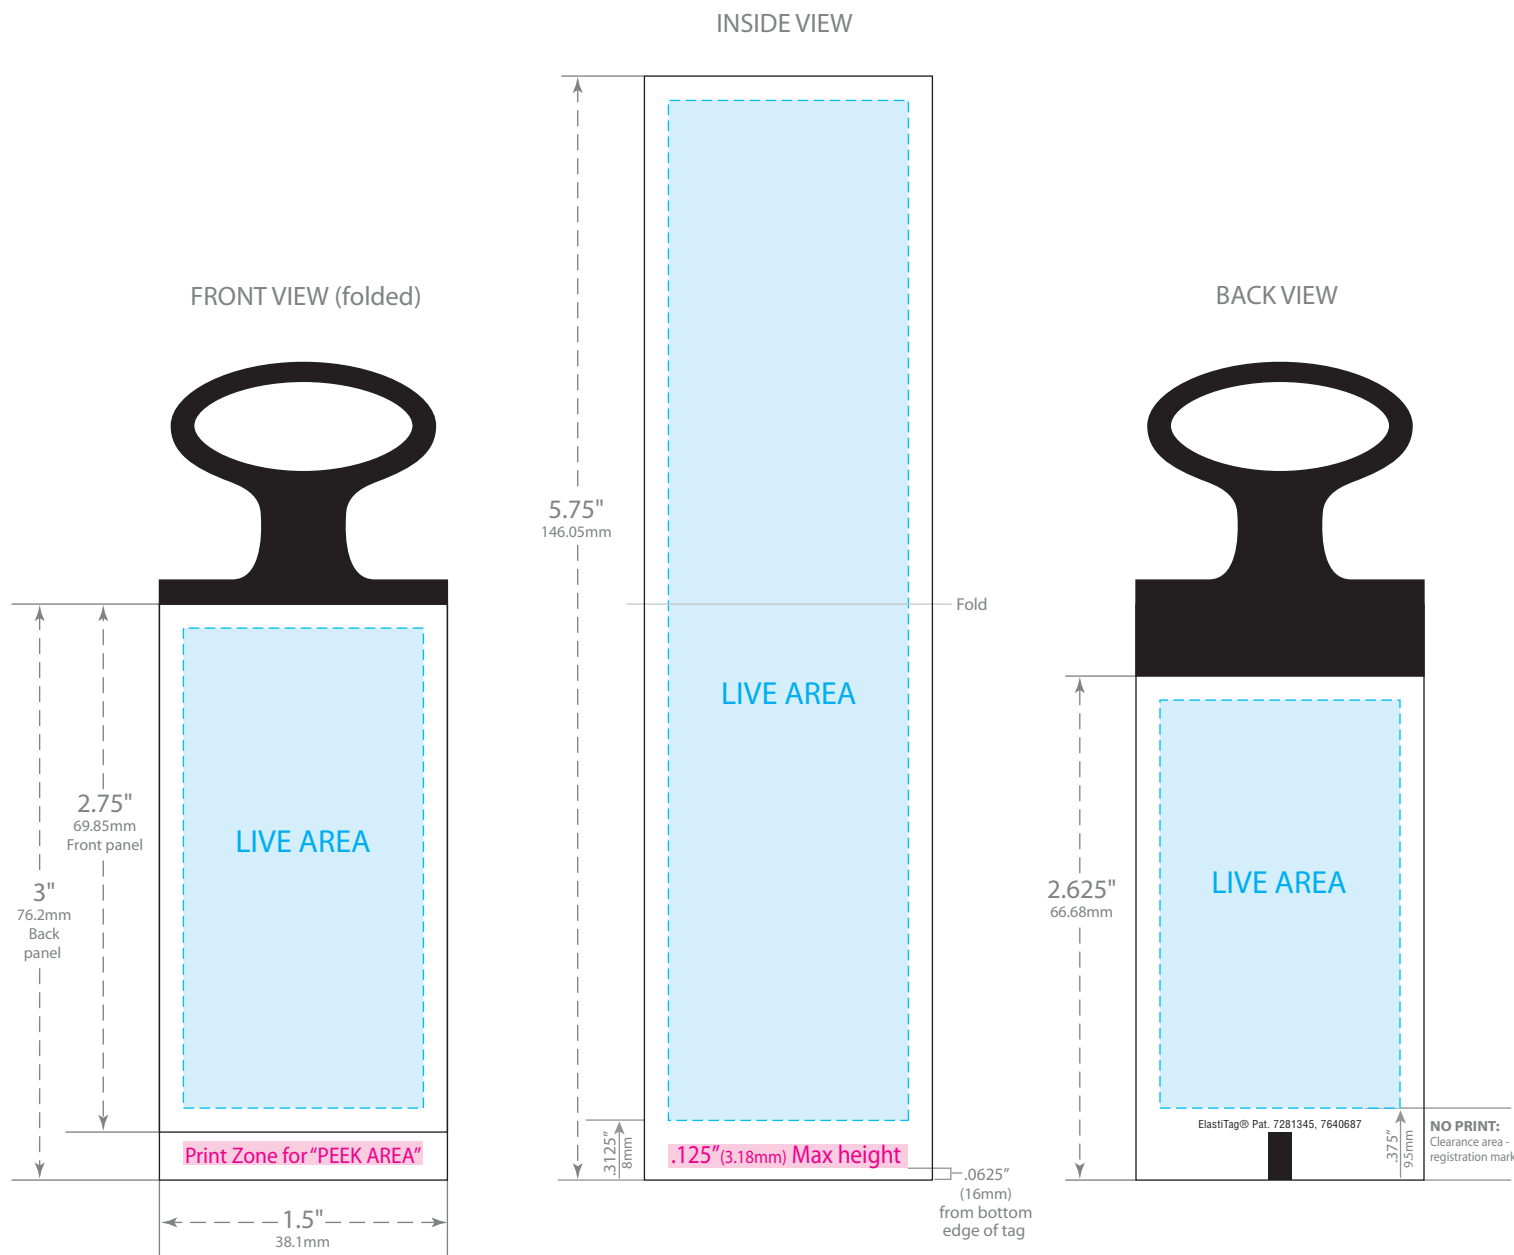

Elastomer Colors

-  Cream
-  Tan
-  Yellow
-  Gold
-  Lt Orange
-  Orange
-  Copper
-  Burnt Orange
-  Red
-  Pink
-  Lavendar
-  Purple
-  Lt Blue
-  Blue
-  Green
-  Fir Green
-  Brown
-  Black
-  Silver
-  Aluminum
-  White

ElastiTag® Pat. 7281345, 7640687
NO PRINT: Clearance area - registration mark

PRINTABLE AREA:

Maintain .125"(3.18mm) margin from dieline for live copy and graphics.
FLEXO: Colors may bleed if **one spot color (100%)** is on all edges of tag
DIGITAL: Colors may bleed if a **common color** or **seamless pattern** is on all edges.

CUT TOLERANCE:

Please be aware that artwork can move approximately .0468" (1.19mm) to the left or right of center on the tag. This is due to die-cutting machine tolerances.

©2010 Bedford Industries, Inc.

ElastiTag®
 Die #1915 Bifold