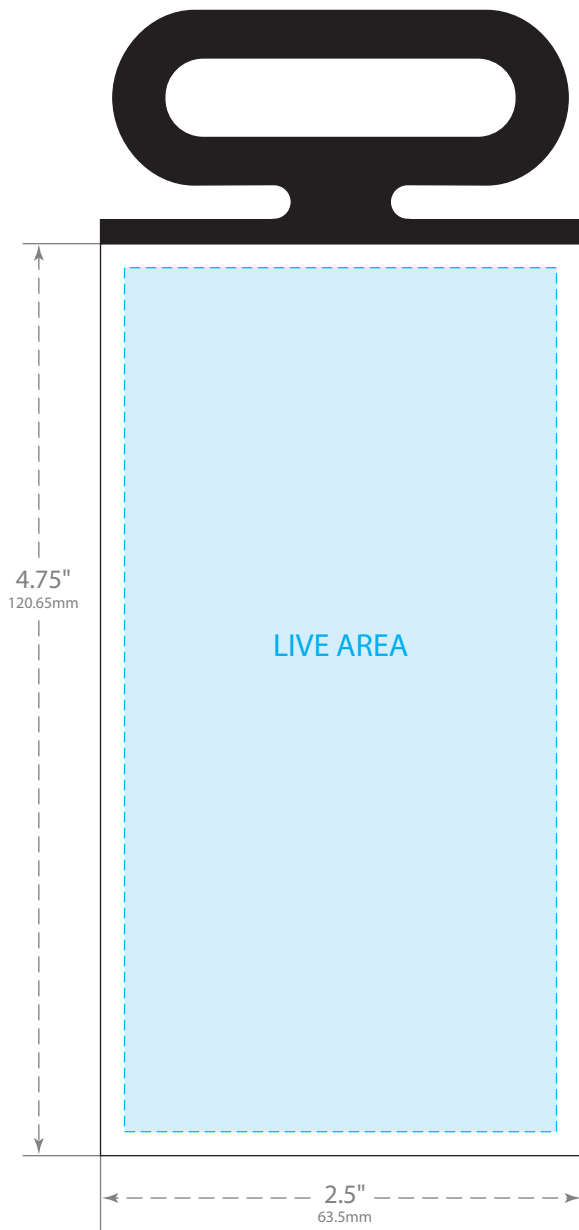

Elastomer Colors

-  Cream
-  Tan
-  Yellow
-  Gold
-  Lt Orange
-  Orange
-  Copper
-  Burnt Orange
-  Red
-  Pink
-  Lavendar
-  Purple
-  Lt Blue
-  Blue
-  Green
-  Fir Green
-  Brown
-  Black
-  Silver
-  Aluminum
-  White

FRONT VIEW

BACK VIEW

PRINTABLE AREA:

Maintain .125"(3.18mm) margin from dieline for live copy and graphics.
FLEXO: Colors may bleed if *one spot color (100%)* is on all edges of tag
DIGITAL: Colors may bleed if a *common color* or *seamless pattern* is on all edges.

CUT TOLERANCE:

Please be aware that artwork can move approximately .0468" (1.19mm) to the left or right of center on the tag. This is due to die-cutting machine tolerances.

©2010 Bedford Industries, Inc.