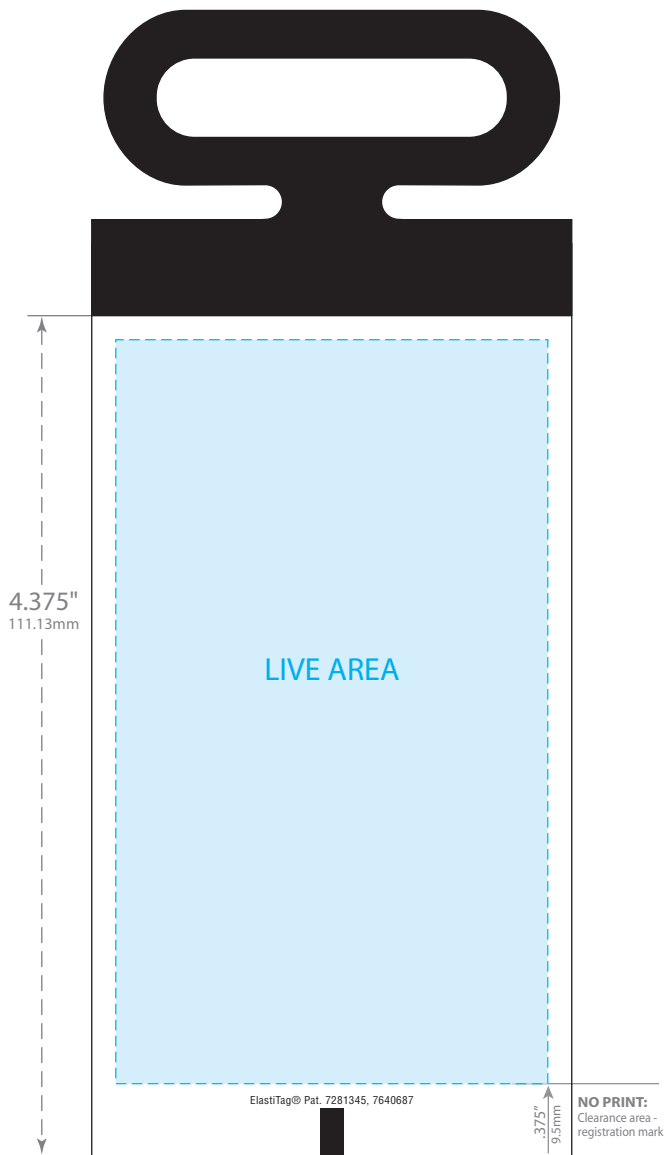

Elastomer Colors

-  Cream
-  Tan
-  Yellow
-  Gold
-  Lt Orange
-  Orange
-  Copper
-  Burnt Orange
-  Red
-  Pink
-  Lavendar
-  Purple
-  Lt Blue
-  Blue
-  Green
-  Fir Green
-  Brown
-  Black
-  Silver
-  Aluminum
-  White

FRONT VIEW

BACK VIEW

PRINTABLE AREA:

Maintain .125"(3.18mm) margin from dieline for live copy and graphics.
FLEXO: Colors may bleed if *one spot color (100%)* is on all edges of tag
DIGITAL: Colors may bleed if a *common color* or *seamless pattern* is on all edges.

CUT TOLERANCE:

Please be aware that artwork can move approximately .0468" (1.19mm) to the left or right of center on the tag. This is due to die-cutting machine tolerances.

©2010 Bedford Industries, Inc.