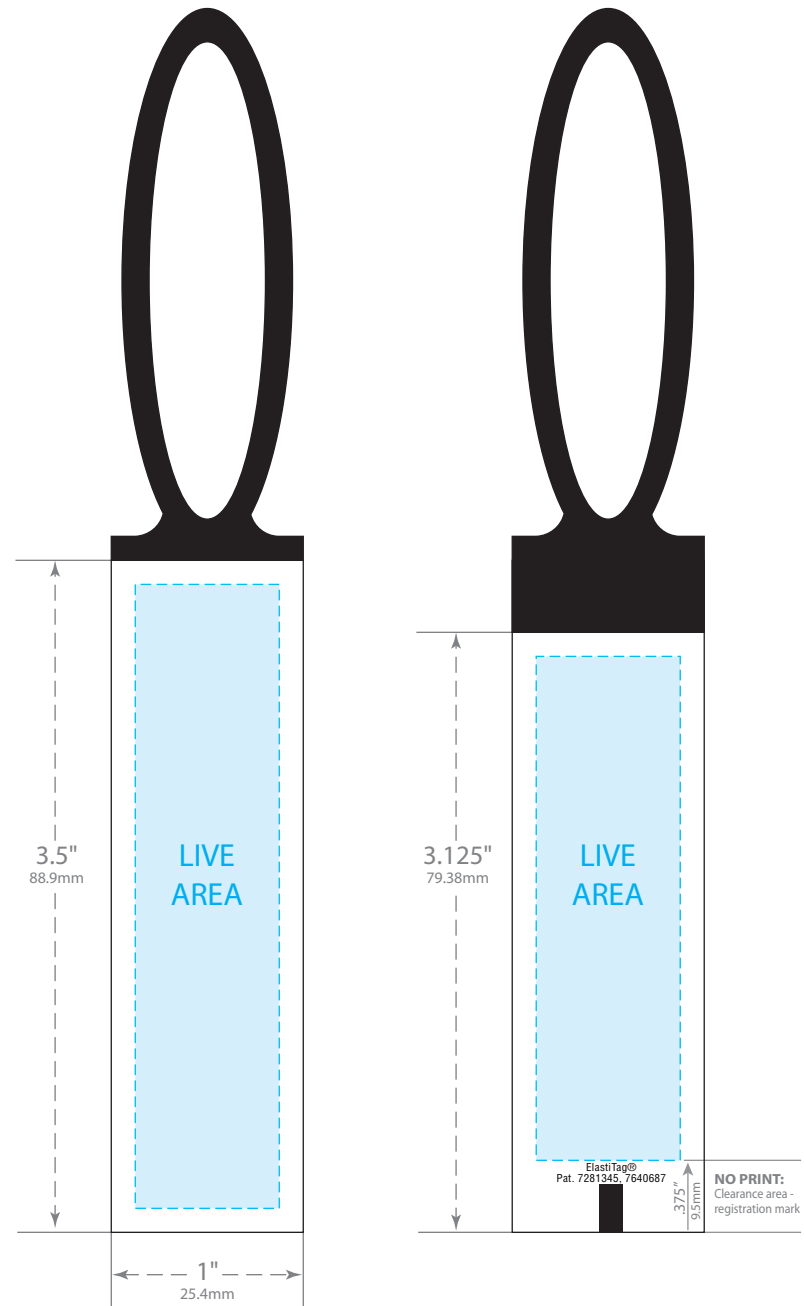

Elastomer Colors

-  Cream
-  Tan
-  Yellow
-  Gold
-  Lt Orange
-  Orange
-  Copper
-  Burnt Orange
-  Red
-  Pink
-  Lavendar
-  Purple
-  Lt Blue
-  Blue
-  Green
-  Fir Green
-  Brown
-  Black
-  Silver
-  Aluminum
-  White

FRONT VIEW

BACK VIEW

PRINTABLE AREA:

Maintain .125"(3.18mm) margin from dieline for live copy and graphics.
FLEXO: Colors may bleed if *one spot color (100%)* is on all edges of tag
DIGITAL: Colors may bleed if a *common color* or *seamless pattern* is on all edges.

CUT TOLERANCE:

Please be aware that artwork can move approximately .0468" (1.19mm) to the left or right of center on the tag. This is due to die-cutting machine tolerances.

©2010 Bedford Industries, Inc.