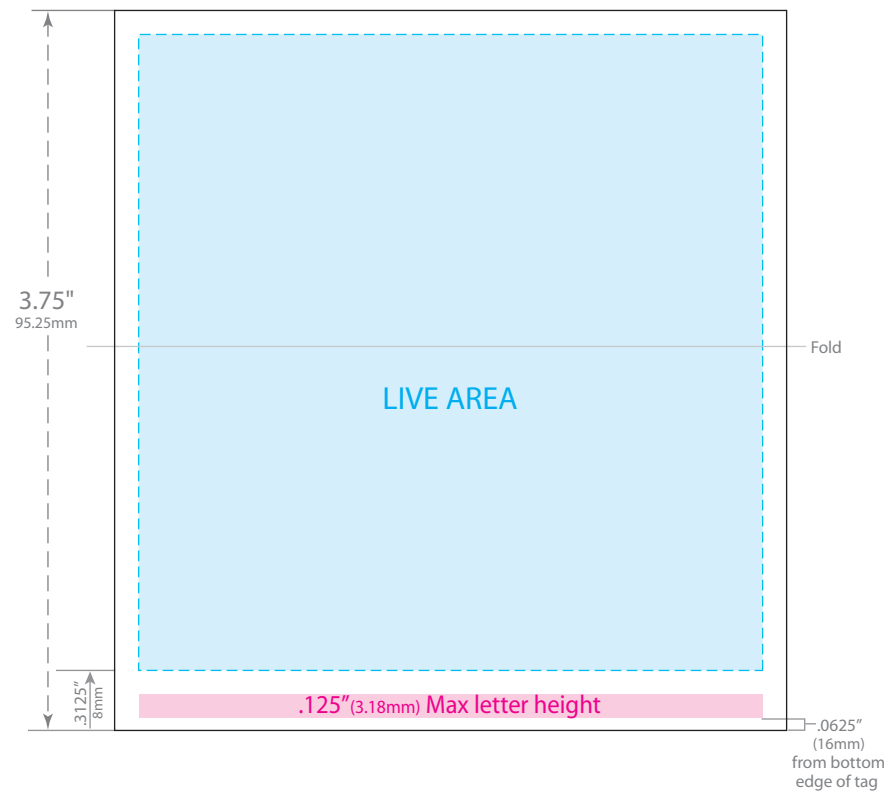

**Elastomer Colors**

-  Cream
-  Tan
-  Yellow
-  Gold
-  Lt Orange
-  Orange
-  Copper
-  Burnt Orange
-  Red
-  Pink
-  Lavendar
-  Purple
-  Lt Blue
-  Blue
-  Green
-  Fir Green
-  Brown
-  Black
-  Silver
-  Aluminum
-  White

FRONT VIEW (folded)

INSIDE VIEW

BACK VIEW

**PRINTABLE AREA:**

Maintain .125" (3.18mm) margin from dieline for live copy and graphics.  
**FLEXO:** Colors may bleed if *one spot color (100%)* is on all edges of tag  
**DIGITAL:** Colors may bleed if a *common color* or *seamless pattern* is on all edges.

**CUT TOLERANCE:**

Please be aware that artwork can move approximately .0468" (1.19mm) to the left or right of center on the tag. This is due to die-cutting machine tolerances.

©2010 Bedford Industries, Inc.

**ElastiTag®**  
 Die #1922 Bifold