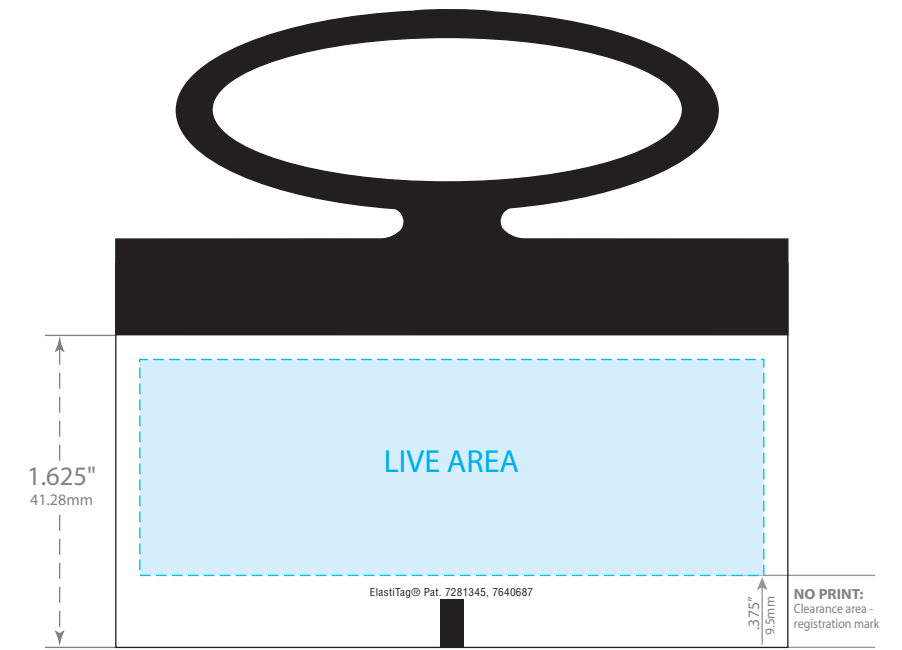

FRONT VIEW (folded)

INSIDE VIEW

BACK VIEW

**PRINTABLE AREA:**

Maintain .125" (3.18mm) margin from dieline for live copy and graphics.  
**FLEXO:** Colors may bleed if *one spot color (100%)* is on all edges of tag  
**DIGITAL:** Colors may bleed if a *common color* or *seamless pattern* is on all edges.

**CUT TOLERANCE:**

Please be aware that artwork can move approximately .0468" (1.19mm) to the left or right of center on the tag. This is due to die-cutting machine tolerances.

©2010 Bedford Industries, Inc.

**ElastiTag®**  
 Die #1922 Bifold