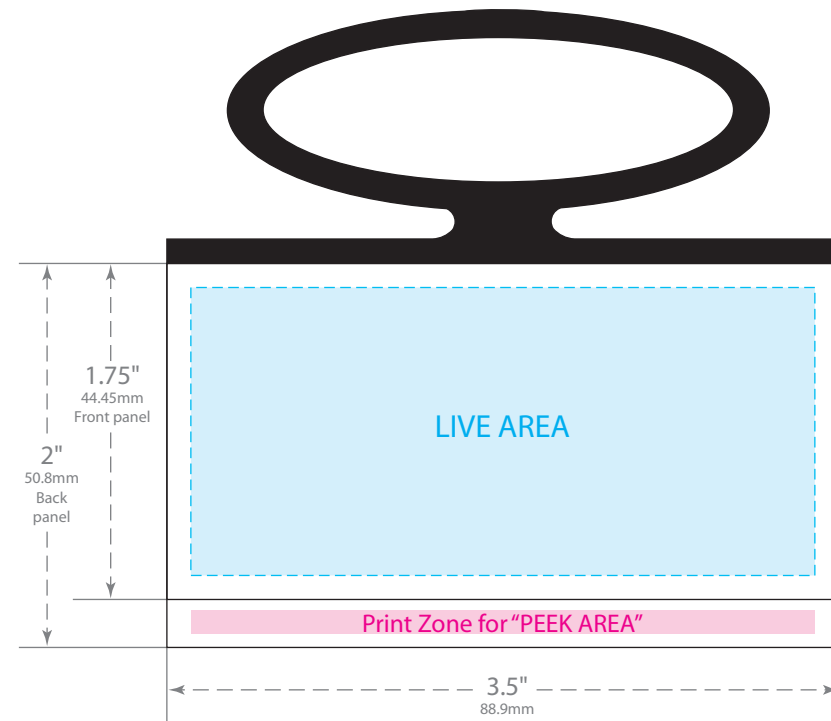

FRONT VIEW (folded)

INSIDE VIEW

BACK VIEW

**PRINTABLE AREA:**

Maintain .125" (3.18mm) margin from dieline for live copy and graphics.  
**FLEXO:** Colors may bleed if *one spot color (100%)* is on all edges of tag  
**DIGITAL:** Colors may bleed if a *common color* or *seamless pattern* is on all edges.

**CUT TOLERANCE:**

Please be aware that artwork can move approximately .0468" (1.19mm) to the left or right of center on the tag. This is due to die-cutting machine tolerances.

©2010 Bedford Industries, Inc.

**ElastiTag®**  
 Die #1922 Bifold