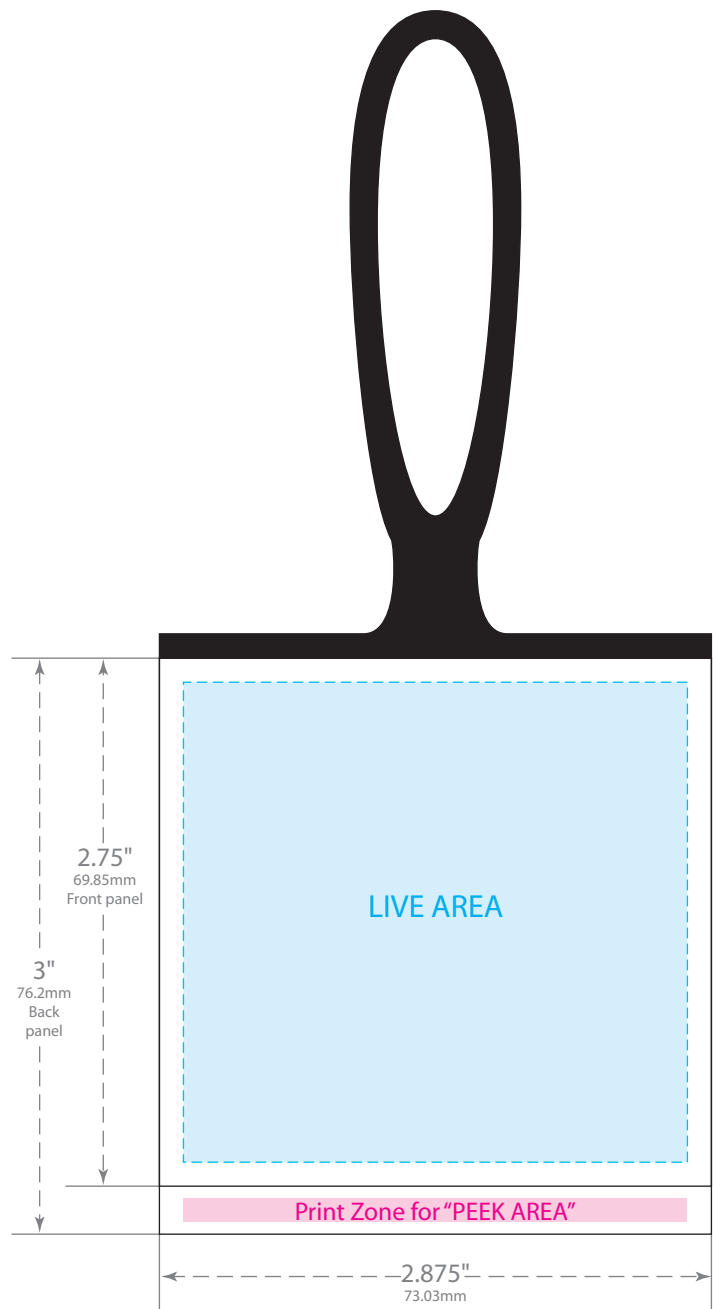

- Elastomer Colors**
-  Cream
 -  Tan
 -  Yellow
 -  Gold
 -  Lt Orange
 -  Orange
 -  Copper
 -  Burnt Orange
 -  Red
 -  Pink
 -  Lavendar
 -  Purple
 -  Lt Blue
 -  Blue
 -  Green
 -  Fir Green
 -  Brown
 -  Black
 -  Silver
 -  Aluminum
 -  White

FRONT VIEW (folded)

INSIDE VIEW

BACK VIEW

PRINTABLE AREA:

Maintain .125" (3.18mm) margin from dieline for live copy and graphics.
FLEXO: Colors may bleed if *one spot color (100%)* is on all edges of tag
DIGITAL: Colors may bleed if a *common color* or *seamless pattern* is on all edges.

CUT TOLERANCE:

Please be aware that artwork can move approximately .0468" (1.19mm) to the left or right of center on the tag. This is due to die-cutting machine tolerances.

©2010 Bedford Industries, Inc.