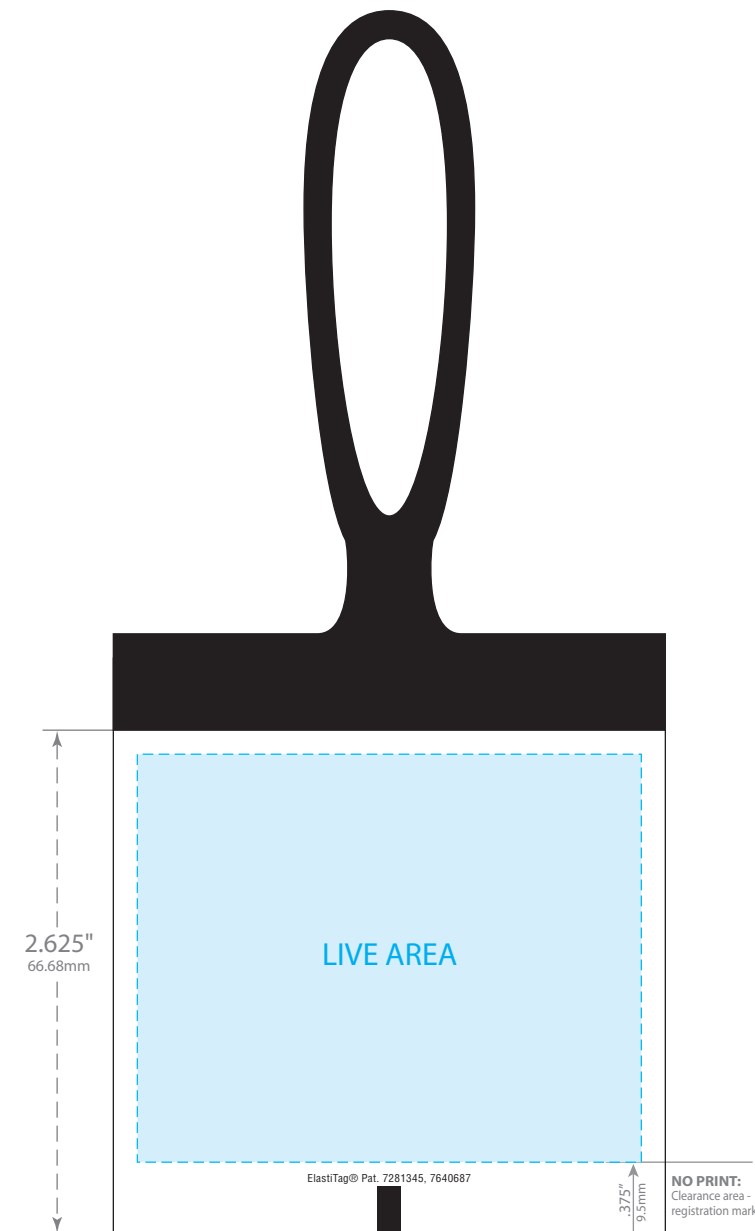

- Elastomer Colors**
-  Cream
 -  Tan
 -  Yellow
 -  Gold
 -  Lt Orange
 -  Orange
 -  Copper
 -  Burnt Orange
 -  Red
 -  Pink
 -  Lavendar
 -  Purple
 -  Lt Blue
 -  Blue
 -  Green
 -  Fir Green
 -  Brown
 -  Black
 -  Silver
 -  Aluminum
 -  White

FRONT VIEW (folded)

INSIDE VIEW

BACK VIEW

PRINTABLE AREA:

Maintain .125" (3.18mm) margin from dieline for live copy and graphics.
FLEXO: Colors may bleed if *one spot color (100%)* is on all edges of tag
DIGITAL: Colors may bleed if a *common color* or *seamless pattern* is on all edges.

CUT TOLERANCE:

Please be aware that artwork can move approximately .0468" (1.19mm) to the left or right of center on the tag. This is due to die-cutting machine tolerances.

©2010 Bedford Industries, Inc.