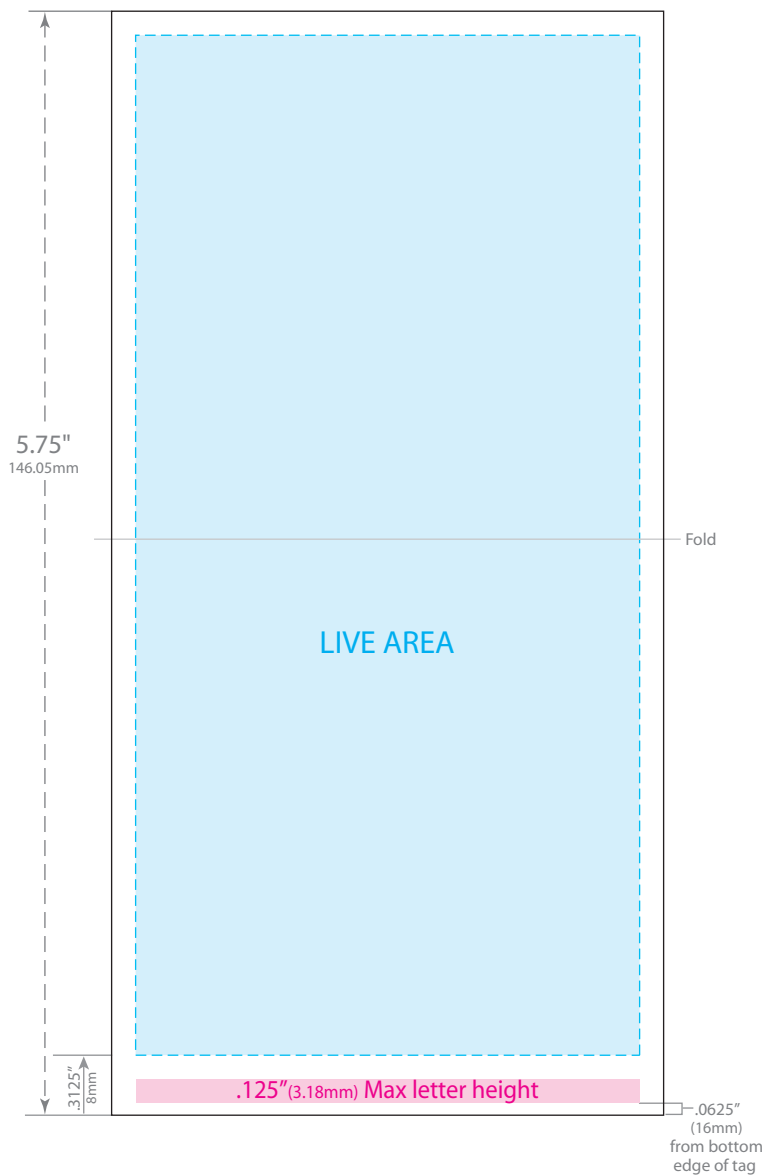

- Elastomer Colors**
-  Cream
 -  Tan
 -  Yellow
 -  Gold
 -  Lt Orange
 -  Orange
 -  Copper
 -  Burnt Orange
 -  Red
 -  Pink
 -  Lavendar
 -  Purple
 -  Lt Blue
 -  Blue
 -  Green
 -  Fir Green
 -  Brown
 -  Black
 -  Silver
 -  Aluminum
 -  White

FRONT VIEW (folded)

INSIDE VIEW

BACK VIEW

PRINTABLE AREA:

Maintain .125" (3.18mm) margin from dieline for live copy and graphics.
FLEXO: Colors may bleed if *one spot color (100%)* is on all edges of tag
DIGITAL: Colors may bleed if a *common color* or *seamless pattern* is on all edges.

CUT TOLERANCE:

Please be aware that artwork can move approximately .0468" (1.19mm) to the left or right of center on the tag. This is due to die-cutting machine tolerances.

©2010 Bedford Industries, Inc.