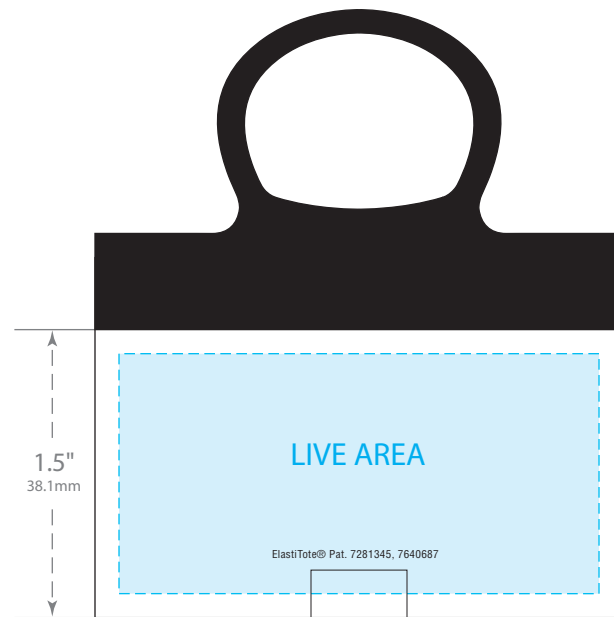

FRONT VIEW (folded)

BACK VIEW (folded)

OPEN INSIDE VIEW

OPEN BACK VIEW

NO PRINT:
Clearance area -
registration mark

PRINTABLE AREA:

Maintain .125" (3.18mm) margin from dieline for live copy and graphics.
FLEXO: Colors may bleed if *one spot color (100%)* is on all edges of tag.
DIGITAL: Colors may bleed if a *common color* or *seamless pattern* is on all edges.

CUT TOLERANCE:

Please be aware that artwork can move approximately .0468" (1.19mm) to the left or right of center on the tag. This is due to die-cutting machine tolerances.

©2010 Bedford Industries, Inc.