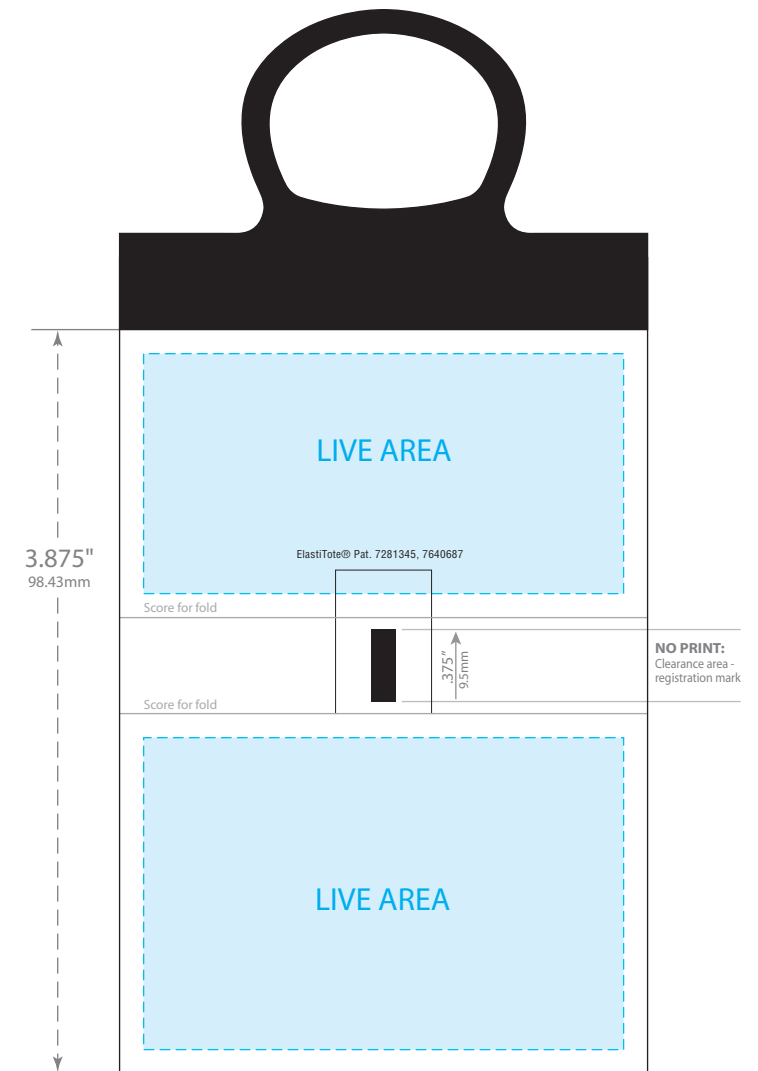

FRONT VIEW (folded)

BACK VIEW (folded)

OPEN INSIDE VIEW

OPEN BACK VIEW

NO PRINT:
Clearance area -
registration mark

PRINTABLE AREA:

Maintain .125" (3.18mm) margin from dieline for live copy and graphics.
FLEXO: Colors may bleed if *one spot color (100%)* is on all edges of tag.
DIGITAL: Colors may bleed if a *common color* or *seamless pattern* is on all edges.

CUT TOLERANCE:

Please be aware that artwork can move approximately .0468" (1.19mm) to the left or right of center on the tag. This is due to die-cutting machine tolerances.

©2010 Bedford Industries, Inc.

ElastiTote®
Die #1927