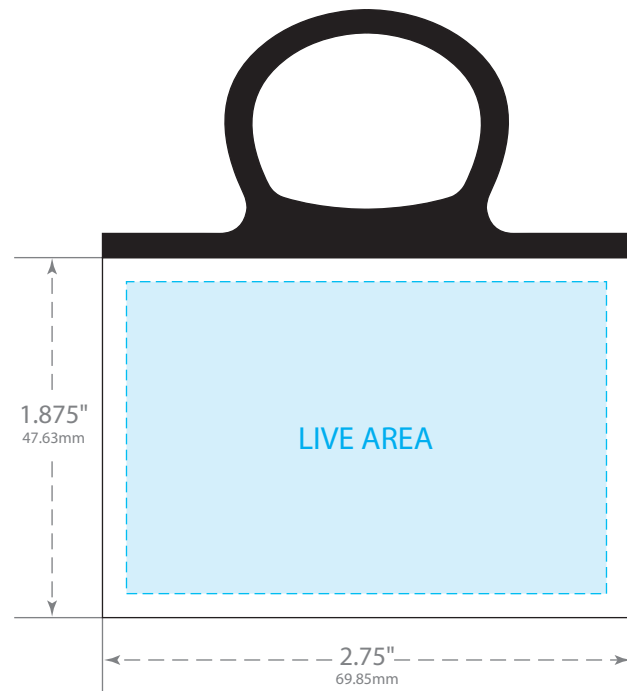

FRONT VIEW (folded)

BACK VIEW (folded)

OPEN INSIDE VIEW

OPEN BACK VIEW

NO PRINT:
Clearance area -
registration mark

PRINTABLE AREA:

Maintain .125" (3.18mm) margin from dieline for live copy and graphics.
FLEXO: Colors may bleed if *one spot color (100%)* is on all edges of tag.
DIGITAL: Colors may bleed if a *common color* or *seamless pattern* is on all edges.

CUT TOLERANCE:

Please be aware that artwork can move approximately .0468" (1.19mm) to the left or right of center on the tag. This is due to die-cutting machine tolerances.

©2010 Bedford Industries, Inc.