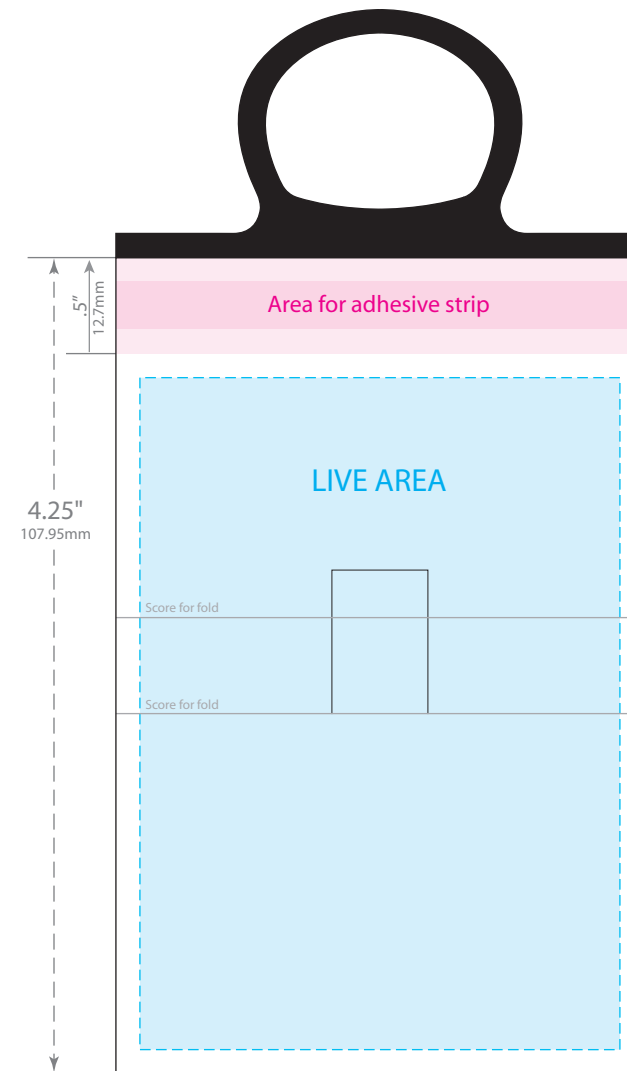

Elastomer Colors

- Cream
- Tan
- Yellow
- Gold
- Lt Orange
- Orange
- Copper
- Burnt Orange
- Red
- Pink
- Lavendar
- Purple
- Lt Blue
- Blue
- Green
- Fir Green
- Brown
- Black
- Silver
- Aluminum
- White

FRONT VIEW (folded)

BACK VIEW (folded)

OPEN INSIDE VIEW

OPEN BACK VIEW

NO PRINT:
Clearance area -
registration mark

PRINTABLE AREA:

Maintain .125" (3.18mm) margin from dieline for live copy and graphics.
FLEXO: Colors may bleed if *one spot color (100%)* is on all edges of tag.
DIGITAL: Colors may bleed if a *common color* or *seamless pattern* is on all edges.

CUT TOLERANCE:

Please be aware that artwork can move approximately .0468" (1.19mm) to the left or right of center on the tag. This is due to die-cutting machine tolerances.

©2010 Bedford Industries, Inc.

ElastiTote®
Die #1927