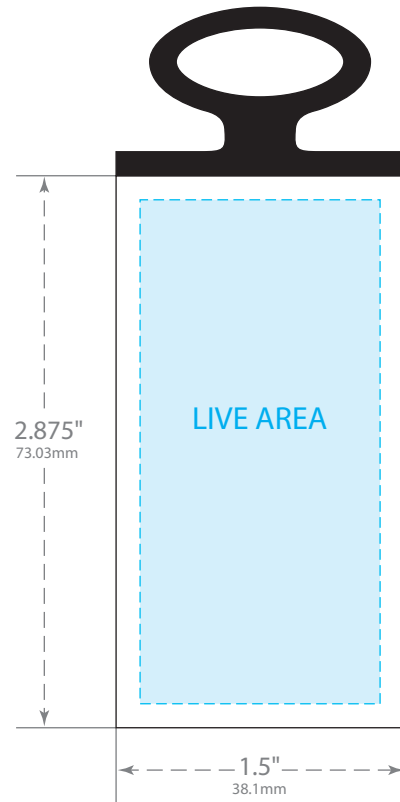

Elastomer Colors

-  Cream
-  Tan
-  Yellow
-  Gold
-  Lt Orange
-  Orange
-  Copper
-  Burnt Orange
-  Red
-  Pink
-  Lavendar
-  Purple
-  Lt Blue
-  Blue
-  Green
-  Fir Green
-  Brown
-  Black
-  Silver
-  Aluminum
-  White

FRONT VIEW

BACK VIEW

PRINTABLE AREA:

Maintain .125"(3.18mm) margin from dieline for live copy and graphics.
FLEXO: Colors may bleed if *one spot color (100%)* is on all edges of tag
DIGITAL: Colors may bleed if a *common color* or *seamless pattern* is on all edges.

CUT TOLERANCE:

Please be aware that artwork can move approximately .0468" (1.19mm) to the left or right of center on the tag. This is due to die-cutting machine tolerances.

©2010 Bedford Industries, Inc.