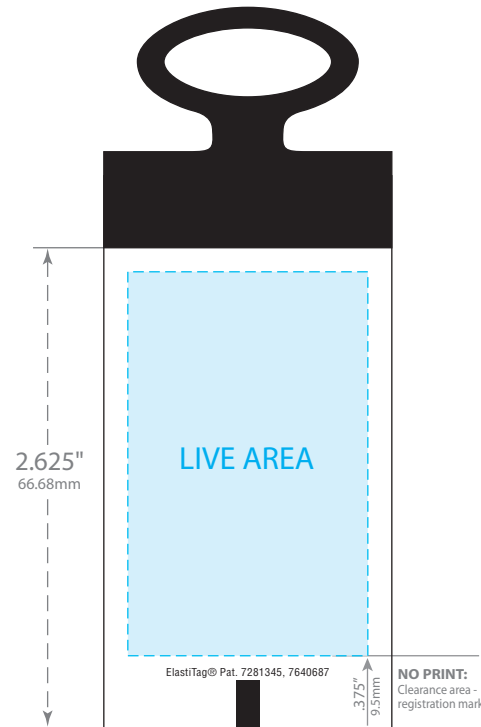

FRONT VIEW

BACK VIEW

PRINTABLE AREA:

Maintain .125"(3.18mm) margin from dieline for live copy and graphics.
FLEXO: Colors may bleed if *one spot color (100%)* is on all edges of tag
DIGITAL: Colors may bleed if a *common color* or *seamless pattern* is on all edges.

CUT TOLERANCE:

Please be aware that artwork can move approximately .0468" (1.19mm) to the left or right of center on the tag. This is due to die-cutting machine tolerances.

©2010 Bedford Industries, Inc.