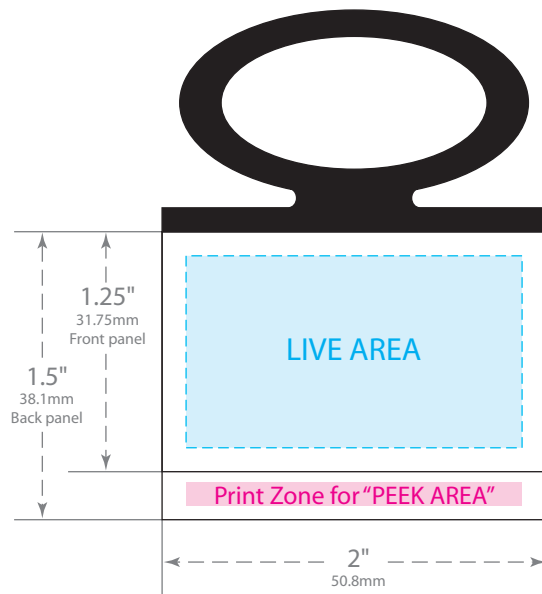

FRONT VIEW (folded)

INSIDE VIEW

BACK VIEW

PRINTABLE AREA:

Maintain .125" (3.18mm) margin from dieline for live copy and graphics.
FLEXO: Colors may bleed if *one spot color (100%)* is on all edges of tag
DIGITAL: Colors may bleed if a *common color* or *seamless pattern* is on all edges.

CUT TOLERANCE:

Please be aware that artwork can move approximately .0468" (1.19mm) to the left or right of center on the tag. This is due to die-cutting machine tolerances.

©2010 Bedford Industries, Inc.