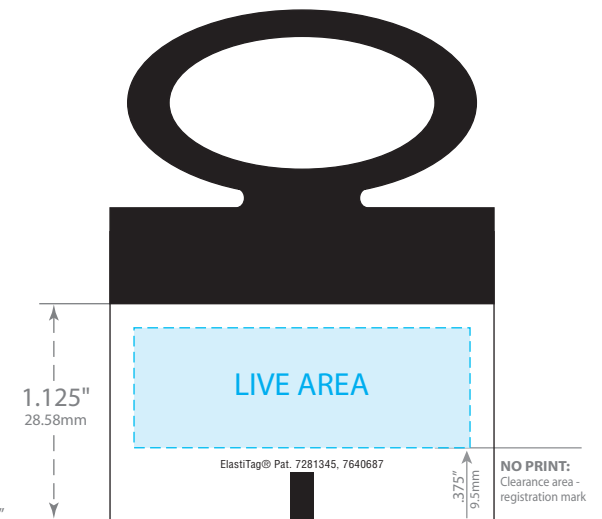

FRONT VIEW (folded)

INSIDE VIEW

BACK VIEW

PRINTABLE AREA:

Maintain .125" (3.18mm) margin from dieline for live copy and graphics.
FLEXO: Colors may bleed if *one spot color (100%)* is on all edges of tag
DIGITAL: Colors may bleed if a *common color* or *seamless pattern* is on all edges.

CUT TOLERANCE:

Please be aware that artwork can move approximately .0468" (1.19mm) to the left or right of center on the tag. This is due to die-cutting machine tolerances.

©2010 Bedford Industries, Inc.

ElastiTag®
 Die #1938 Bifold