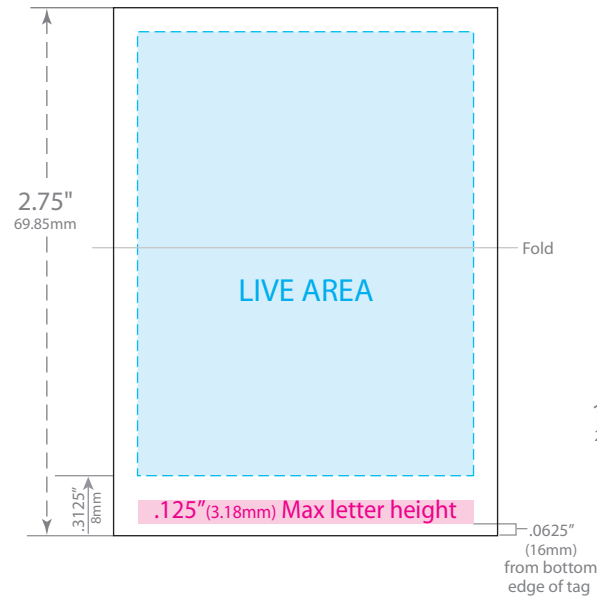

FRONT VIEW (folded)

INSIDE VIEW

BACK VIEW

PRINTABLE AREA:

Maintain .125" (3.18mm) margin from dieline for live copy and graphics.
FLEXO: Colors may bleed if *one spot color (100%)* is on all edges of tag
DIGITAL: Colors may bleed if a *common color* or *seamless pattern* is on all edges.

CUT TOLERANCE:

Please be aware that artwork can move approximately .0468" (1.19mm) to the left or right of center on the tag. This is due to die-cutting machine tolerances.

©2010 Bedford Industries, Inc.

ElastiTag®
 Die #1938 Bifold