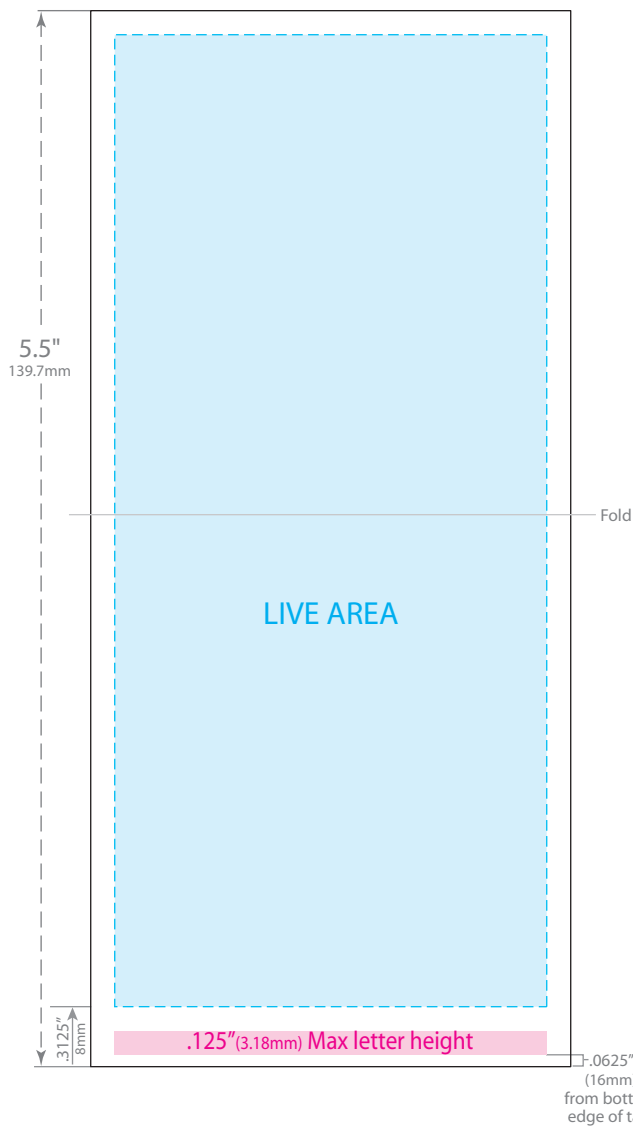

Elastomer Colors

-  Cream
-  Tan
-  Yellow
-  Gold
-  Lt Orange
-  Orange
-  Copper
-  Burnt Orange
-  Red
-  Pink
-  Lavendar
-  Purple
-  Lt Blue
-  Blue
-  Green
-  Fir Green
-  Brown
-  Black
-  Silver
-  Aluminum
-  White

FRONT VIEW (folded)

INSIDE VIEW

BACK VIEW

PRINTABLE AREA:

Maintain .125"(3.18mm) margin from dieline for live copy and graphics.
FLEXO: Colors may bleed if **one spot color (100%)** is on all edges of tag
DIGITAL: Colors may bleed if a **common color** or **seamless pattern** is on all edges.

CUT TOLERANCE:

Please be aware that artwork can move approximately .0468" (1.19mm) to the left or right of center on the tag. This is due to die-cutting machine tolerances.

©2010 Bedford Industries, Inc.

ElastiTote®
 Die #1968 Bifold