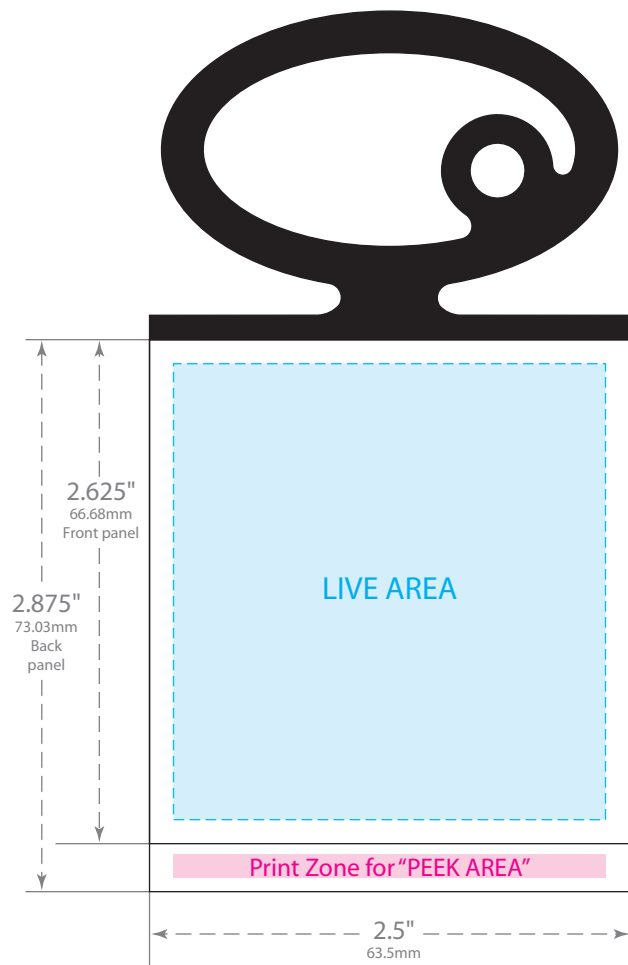

FRONT VIEW (folded)

INSIDE VIEW

BACK VIEW

PRINTABLE AREA:

Maintain .125"(3.18mm) margin from dieline for live copy and graphics.
FLEXO: Colors may bleed if **one spot color (100%)** is on all edges of tag
DIGITAL: Colors may bleed if a **common color** or **seamless pattern** is on all edges.

CUT TOLERANCE:

Please be aware that artwork can move approximately .0468" (1.19mm) to the left or right of center on the tag. This is due to die-cutting machine tolerances.

©2010 Bedford Industries, Inc.

ElastiTote®
 Die #1968 Bifold