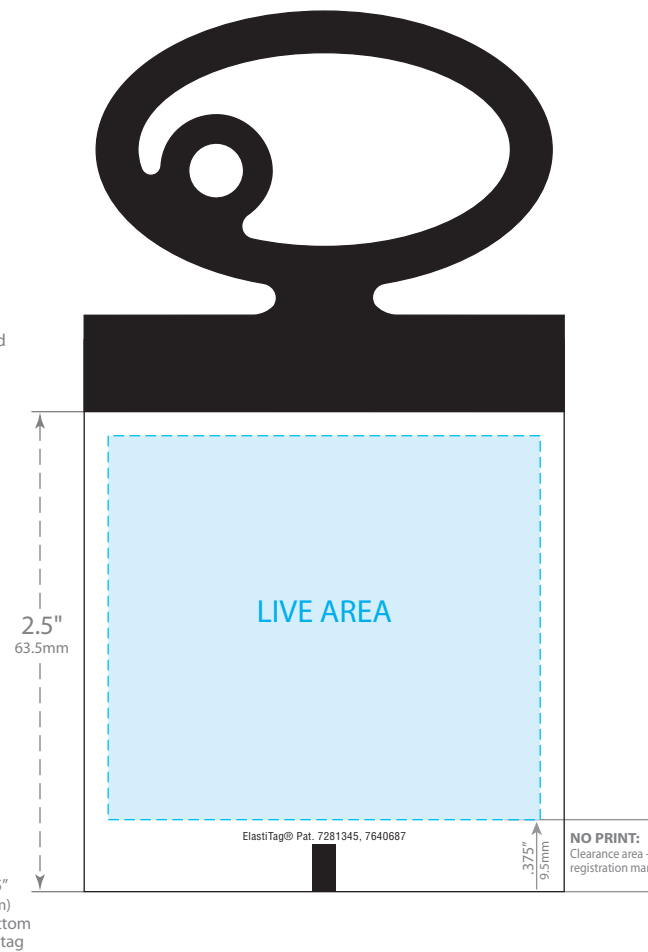

FRONT VIEW (folded)

INSIDE VIEW

BACK VIEW

PRINTABLE AREA:

Maintain .125"(3.18mm) margin from dieline for live copy and graphics.
FLEXO: Colors may bleed if **one spot color (100%)** is on all edges of tag
DIGITAL: Colors may bleed if a **common color** or **seamless pattern** is on all edges.

CUT TOLERANCE:

Please be aware that artwork can move approximately .0468" (1.19mm) to the left or right of center on the tag. This is due to die-cutting machine tolerances.

©2010 Bedford Industries, Inc.

ElastiTote®
 Die #1968 Bifold