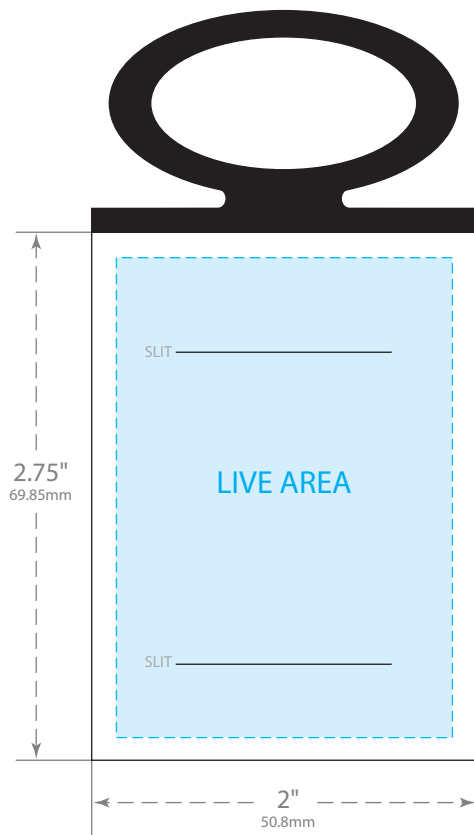

Elastomer Colors

-  Cream
-  Tan
-  Yellow
-  Gold
-  Lt Orange
-  Orange
-  Copper
-  Burnt Orange
-  Red
-  Pink
-  Lavendar
-  Purple
-  Lt Blue
-  Blue
-  Green
-  Fir Green
-  Brown
-  Black
-  Silver
-  Aluminum
-  White

FRONT VIEW

BACK VIEW

PRINTABLE AREA:

Maintain .125" (3.18mm) margin from dieline for live copy and graphics.
FLEXO: Colors may bleed if *one spot color (100%)* is on all edges of tag
DIGITAL: Colors may bleed if a *common color* or *seamless pattern* is on all edges.

CUT TOLERANCE:

Please be aware that artwork can move approximately .0468" (1.19mm) to the left or right of center on the tag. This is due to die-cutting machine tolerances.

©2010 Bedford Industries, Inc.