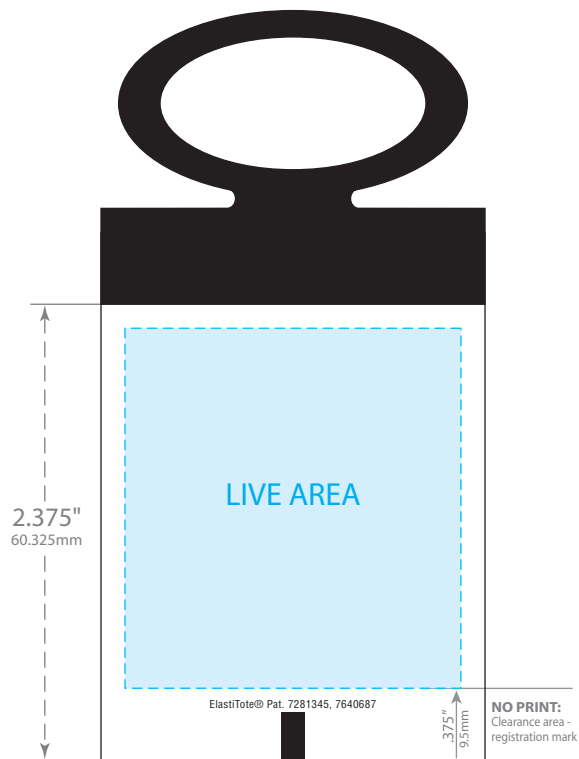

FRONT VIEW

BACK VIEW

PRINTABLE AREA:

Maintain .125" (3.18mm) margin from dieline for live copy and graphics.
FLEXO: Colors may bleed if *one spot color (100%)* is on all edges of tag
DIGITAL: Colors may bleed if a *common color* or *seamless pattern* is on all edges.

CUT TOLERANCE:

Please be aware that artwork can move approximately .0468" (1.19mm) to the left or right of center on the tag. This is due to die-cutting machine tolerances.

©2010 Bedford Industries, Inc.