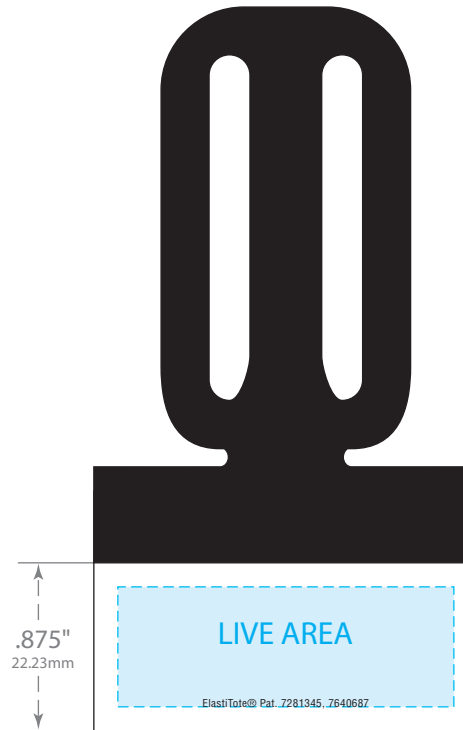

**Elastomer Colors**

-  Cream
-  Tan
-  Yellow
-  Gold
-  Lt Orange
-  Orange
-  Copper
-  Burnt Orange
-  Red
-  Pink
-  Lavendar
-  Purple
-  Lt Blue
-  Blue
-  Green
-  Fir Green
-  Brown
-  Black
-  Silver
-  Aluminum
-  White

FRONT VIEW

BACK VIEW

**PRINTABLE AREA:**

Maintain .125"(3.18mm) margin from dieline for live copy and graphics.  
**FLEXO:** Colors may bleed if *one spot color (100%)* is on all edges of tag  
**DIGITAL:** Colors may bleed if a *common color* or *seamless pattern* is on all edges.

**CUT TOLERANCE:**

Please be aware that artwork can move approximately .0468" (1.19mm) to the left or right of center on the tag. This is due to die-cutting machine tolerances.

©2010 Bedford Industries, Inc.

**ElastiTote®**  
 Die #1980