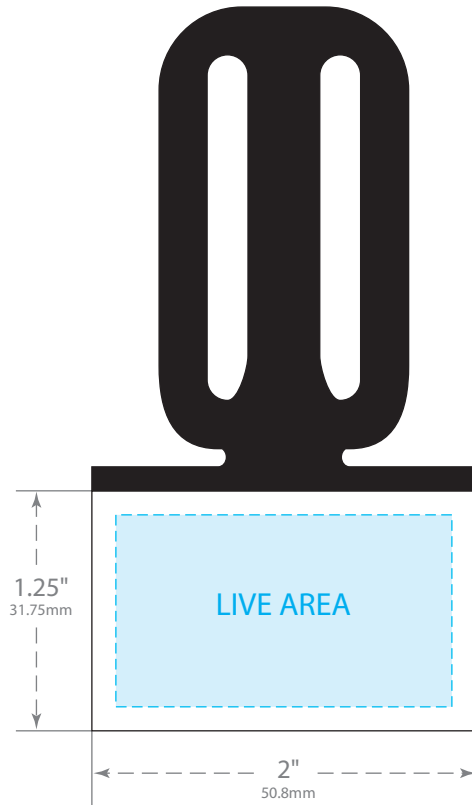

FRONT VIEW

BACK VIEW

**PRINTABLE AREA:**

Maintain .125"(3.18mm) margin from dieline for live copy and graphics.  
**FLEXO:** Colors may bleed if *one spot color (100%)* is on all edges of tag  
**DIGITAL:** Colors may bleed if a *common color* or *seamless pattern* is on all edges.

**CUT TOLERANCE:**

Please be aware that artwork can move approximately .0468" (1.19mm) to the left or right of center on the tag. This is due to die-cutting machine tolerances.

©2010 Bedford Industries, Inc.

**ElastiTote®**  
 Die #1980